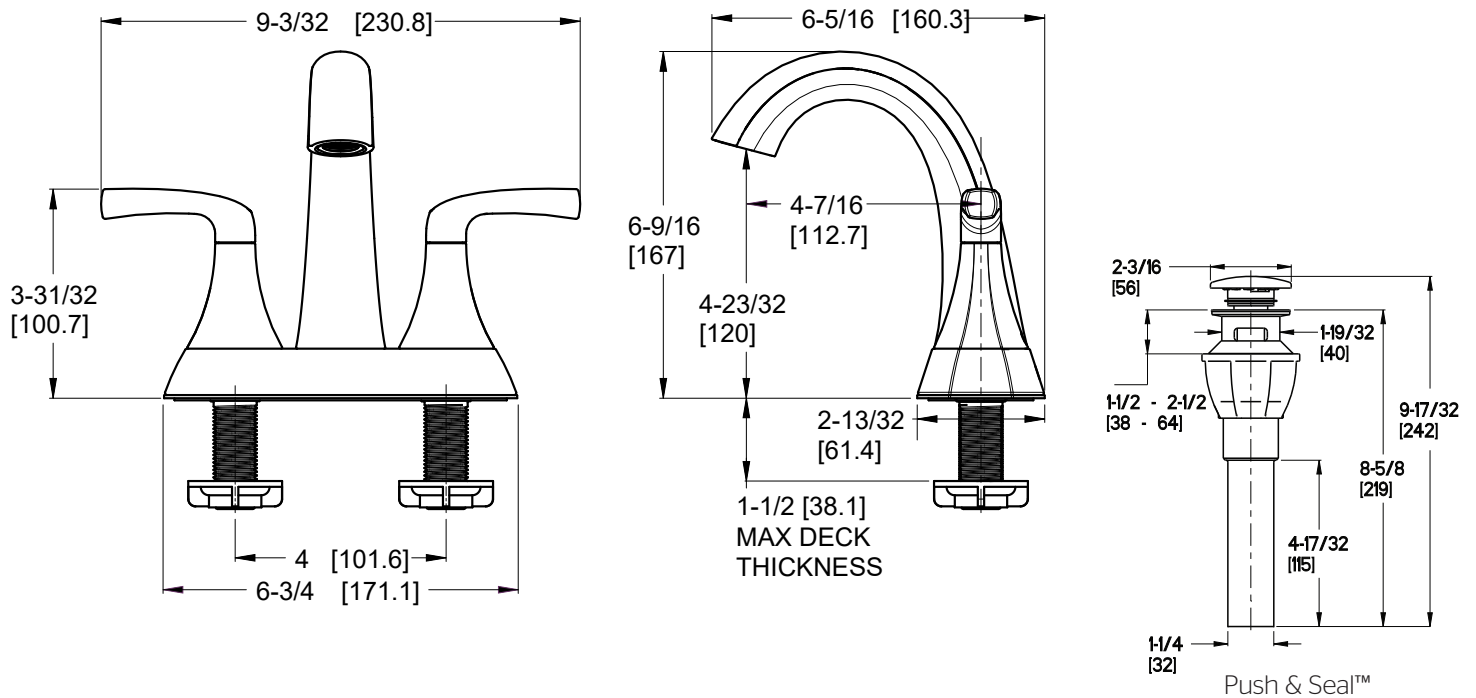

Rancho™ 4" Centerset Lavatory Faucet

- LF-048-RCHB Finish(B)
- LF-048-RCHC Finish(C)
- LF-048-RCHGS Finish(GS)

Specifications

- Fixed Hubs
- Push & Seal™ Pop-Up

Features

- 1.2 GPM Flow Rate
- Fixed Hubs
- Push & Seal™ Drain Included
- TiteSeal™ Technology
- Spot Defense™ Finish Resists Spots and Fingerprints (GS Finish Only)
- Washerless Cartridges
- Limited Lifetime Warranty

Dimensions

Ø1 Min to Ø1-1/2 Max. Deck Hole Openings