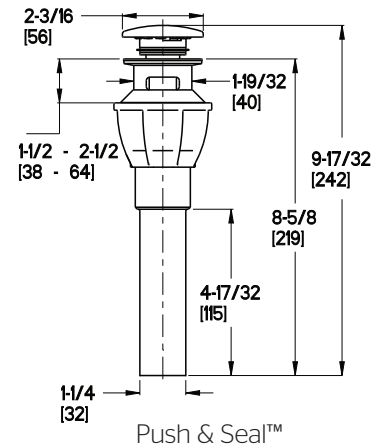

Ø1 Min to Ø1-1/2 Max. Deck Hole Openings