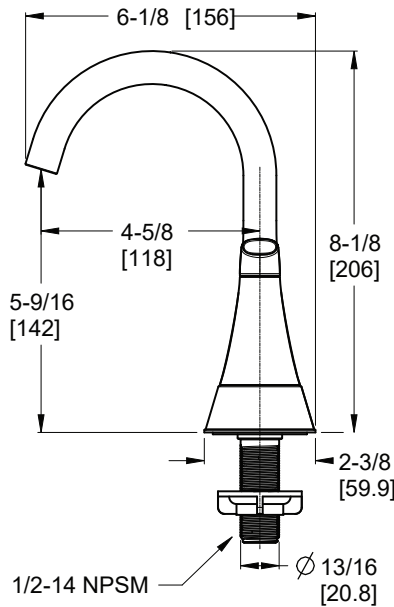

## Specifications

Ø1 Min to Ø1-1/2 Max. Deck Hole Openings