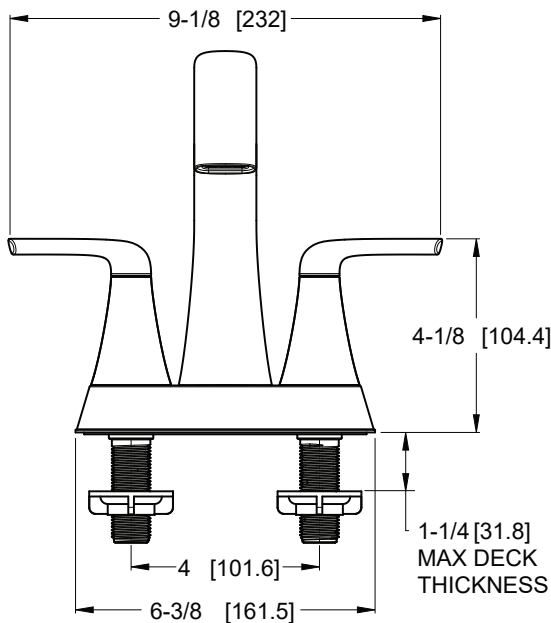

Ø1 Min to Ø1-1/2 Max. Deck Hole Openings