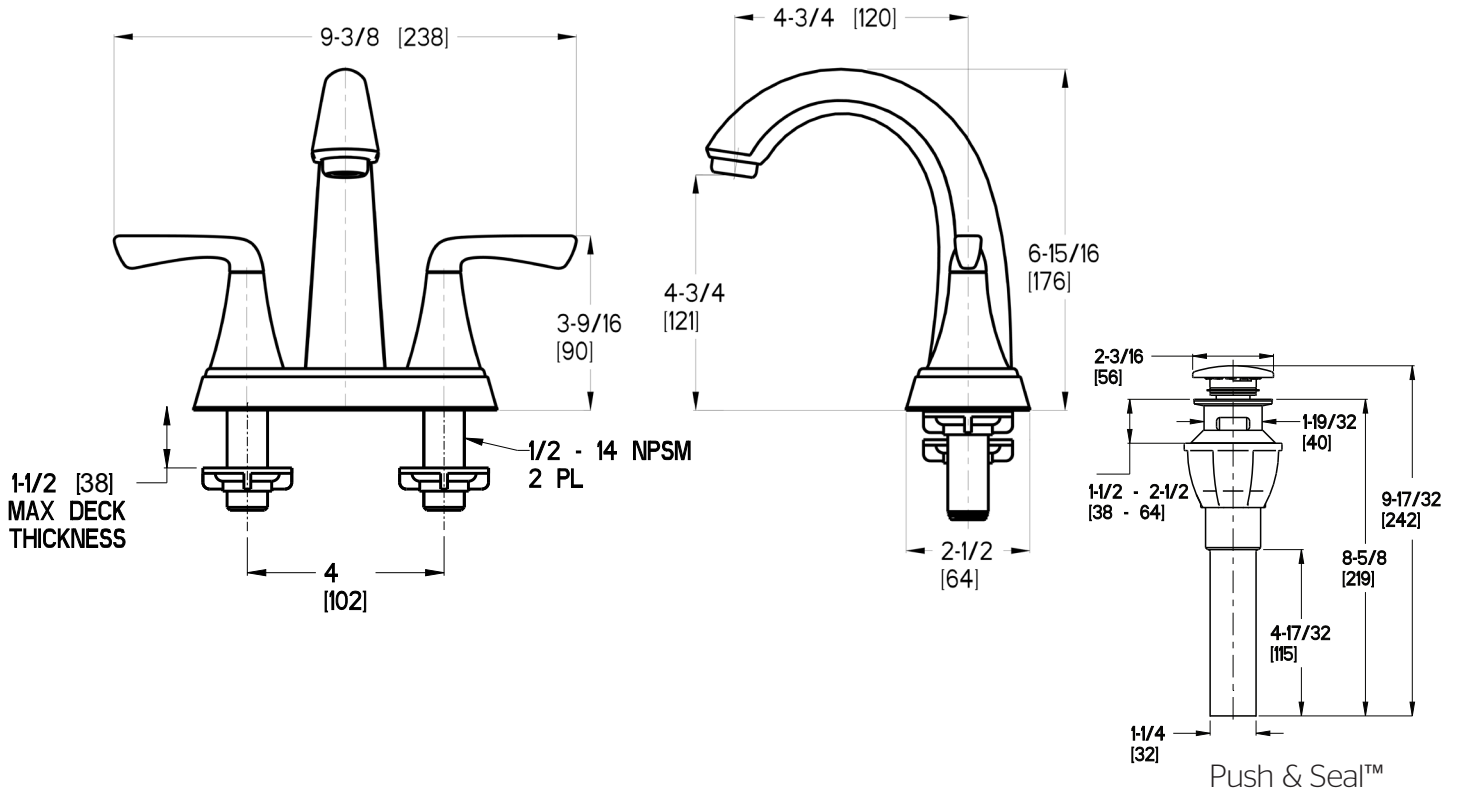

4" Centerset Lavatory Faucet

- LF-048-SLCC Finish(CC)
- LF-048-SLKK Finish(KK)
- LF-048-SLYY Finish(Y Y)

Specifications

Features

- 1.2 GPM Flow Rate
- Metal Lever Handles
- 3-Hole Installation
- High Arc Spout
- Fixed Hubs
- Push & Seal™ Pop-Up
- Pforever Seal Ceramic Disc Valves
- Pforever Warranty®

Code Compliance

Pfister products are designed and manufactured in compliance with the following standards and codes:

- IAPMO Certified
- CSA B125 Certified
- ASME A112.18.1
- NSF 61/9 Annex G (Low lead)
- Cal Green Compliant
- CEC Compliant
- EPA Watersense Certification 1.2 gpm, 4.5 L/Min
- ADA Compliant-ANSI A117.1 (Lever handles only)

Dimensions

Ø1 Min to Ø1-1/2 Max. Deck Hole Openings