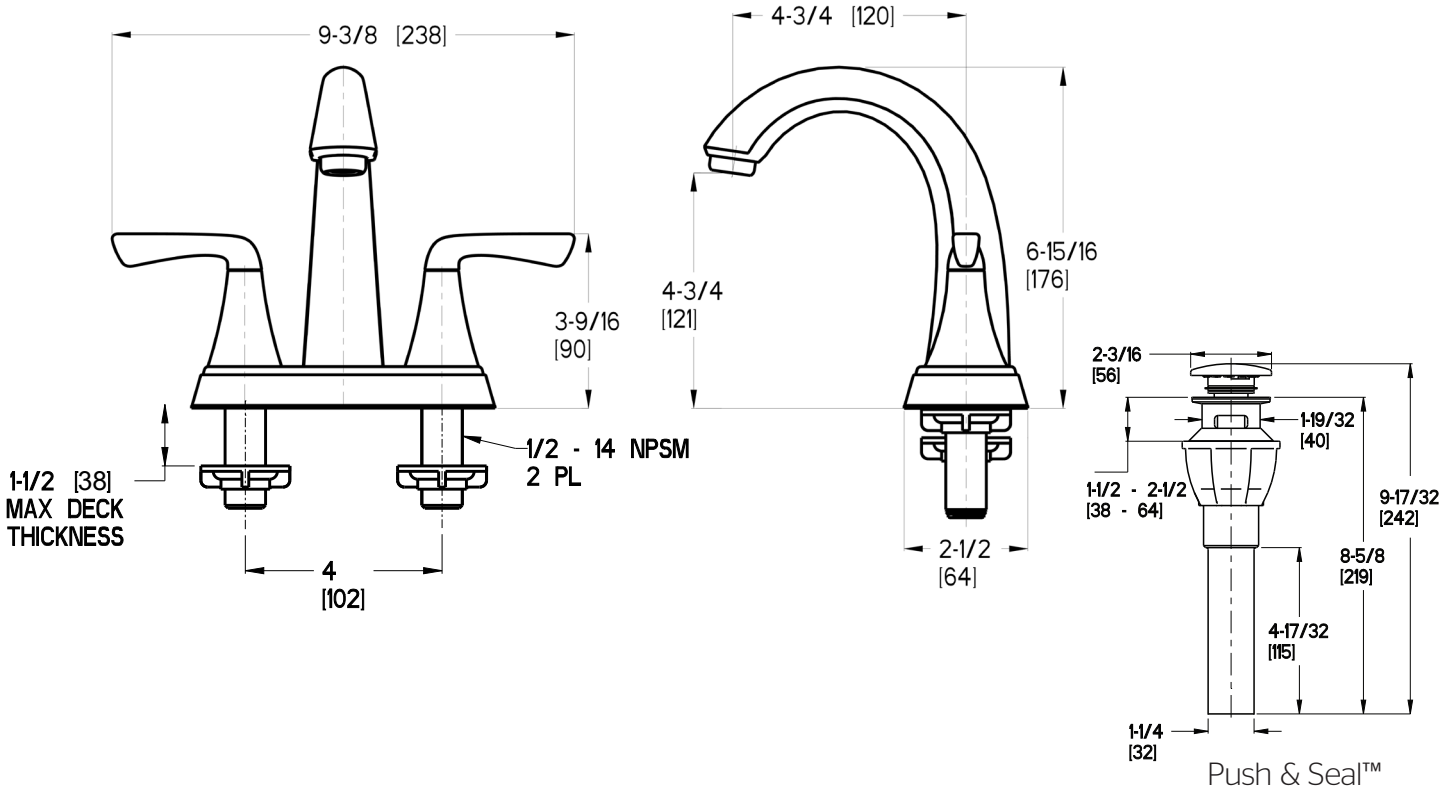

## Specifications

- 3-Hole Installation
- Pforever Seal™
- Push & Seal™ Pop-Up

### Features

- 1.2 GPM Flow Rate
- Metal Lever Handles
- 3-Hole Installation
- High Arc Spout
- Fixed Hubs
- Push & Seal™ Pop-Up
- Limited Lifetime Warranty

## Dimensions

Ø1 Min to Ø1-1/2 Max. Deck Hole Openings