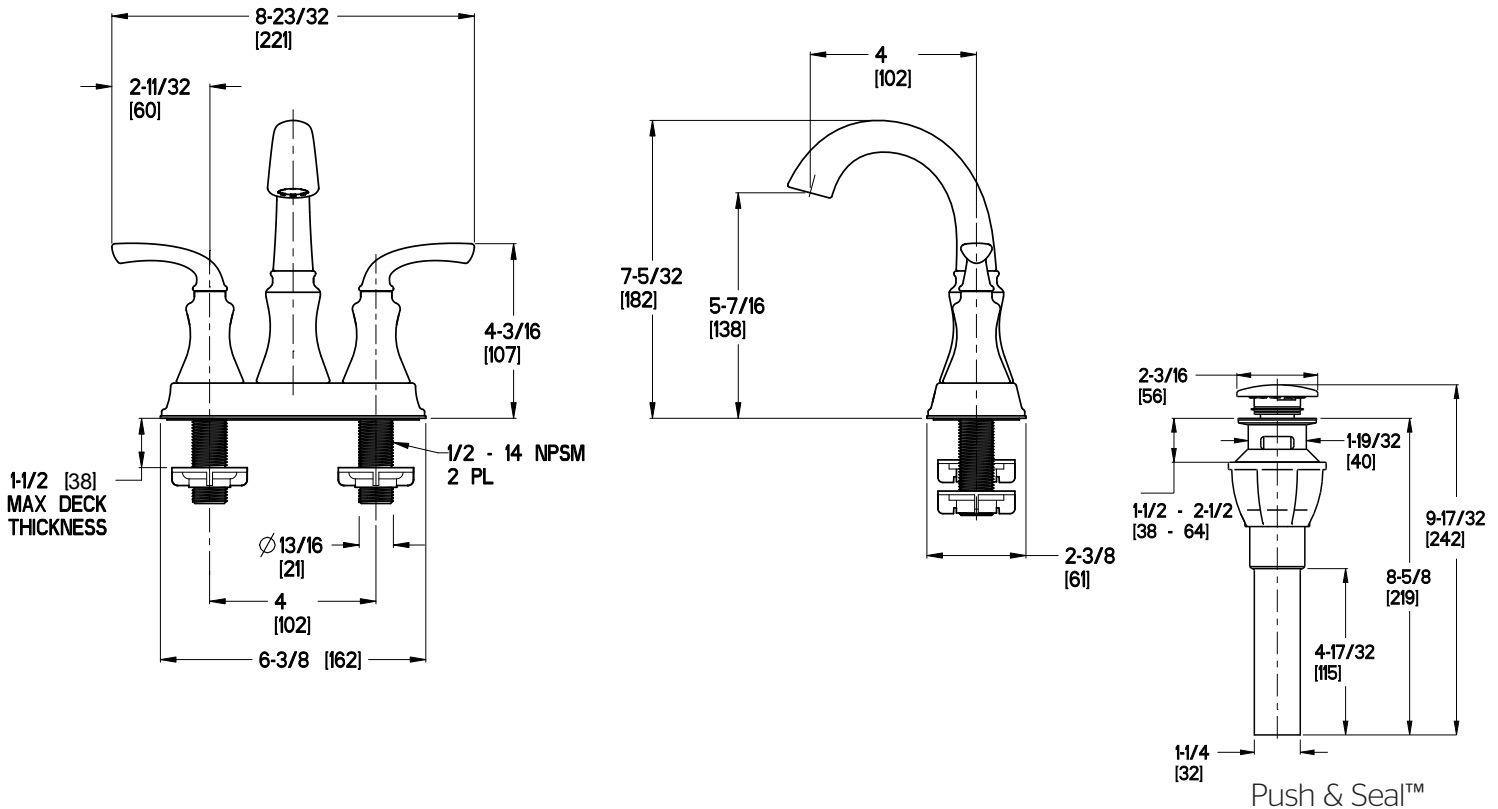

4" Centerset Lavatory Faucet

- LF-048-SOCC Finish(CC)
- LF-048-SOKK Finish(KK)
- LF-048-SOYY Finish(YY)

Specifications

Features

- 1.2 GPM Flow Rate
- Fixed Hubs
- Mounting Hardware Included
- Push & Seal™ Pop-Up
- PVD Finish (KK Only)
- TiteSeal™ Deck Plate
- Pforever Seal Ceramic Disc Valves
- Pforever Warranty®

Code Compliance

Pfister products are designed and manufactured in compliance with the following standards and codes:

- IAPMO Certified
- CSA B125 Certified
- ASME A112.18.1
- NSF 61/9 Annex G (Low lead)
- EPA WaterSense Certification 1.2 gpm, 4.5 L/Min
- Cal Green Compliant
- CEC Compliant
- ADA Compliant-ANSI A117.1 (Lever handles only)

Dimensions

Ø1 Min to Ø1-1/2 Max. Deck Hole Openings