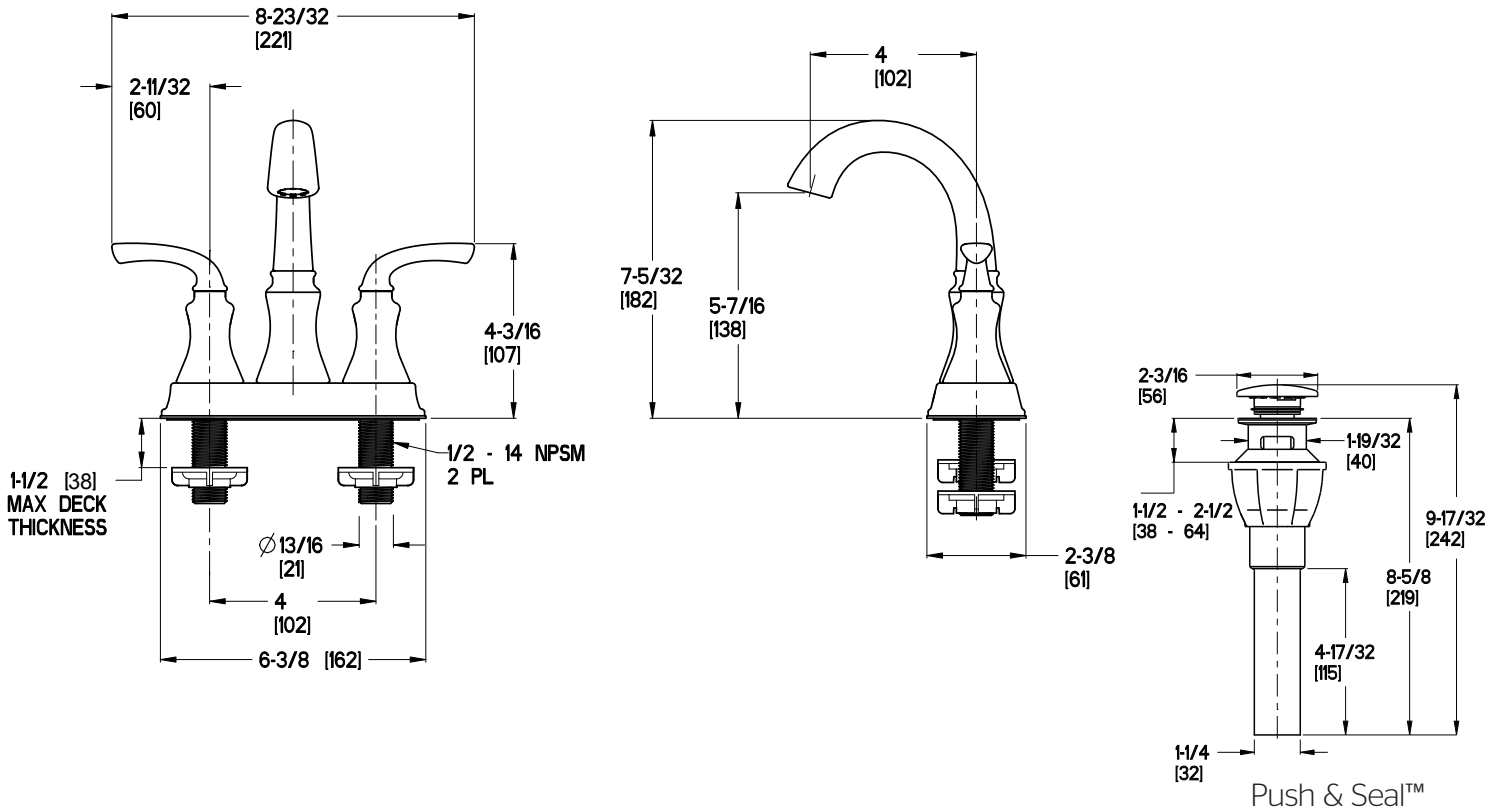

4" Centerset Lavatory Faucet

- LF-048-SOCC Finish(CC)
- LF-048-SOKK Finish(KK)
- LF-048-SOYY Finish(YY)

Specifications

Features

- 1.2 GPM Flow Rate
- Fixed Hubs
- Mounting Hardware Included
- Push & Seal™ Pop-Up
- PVD Finish (KK Only)
- TiteSeal™ Technology
- Pforever Seal™ Ceramic Disc Valves
- Limited Lifetime Warranty

Dimensions

Ø1 Min to Ø1-1/2 Max. Deck Hole Openings