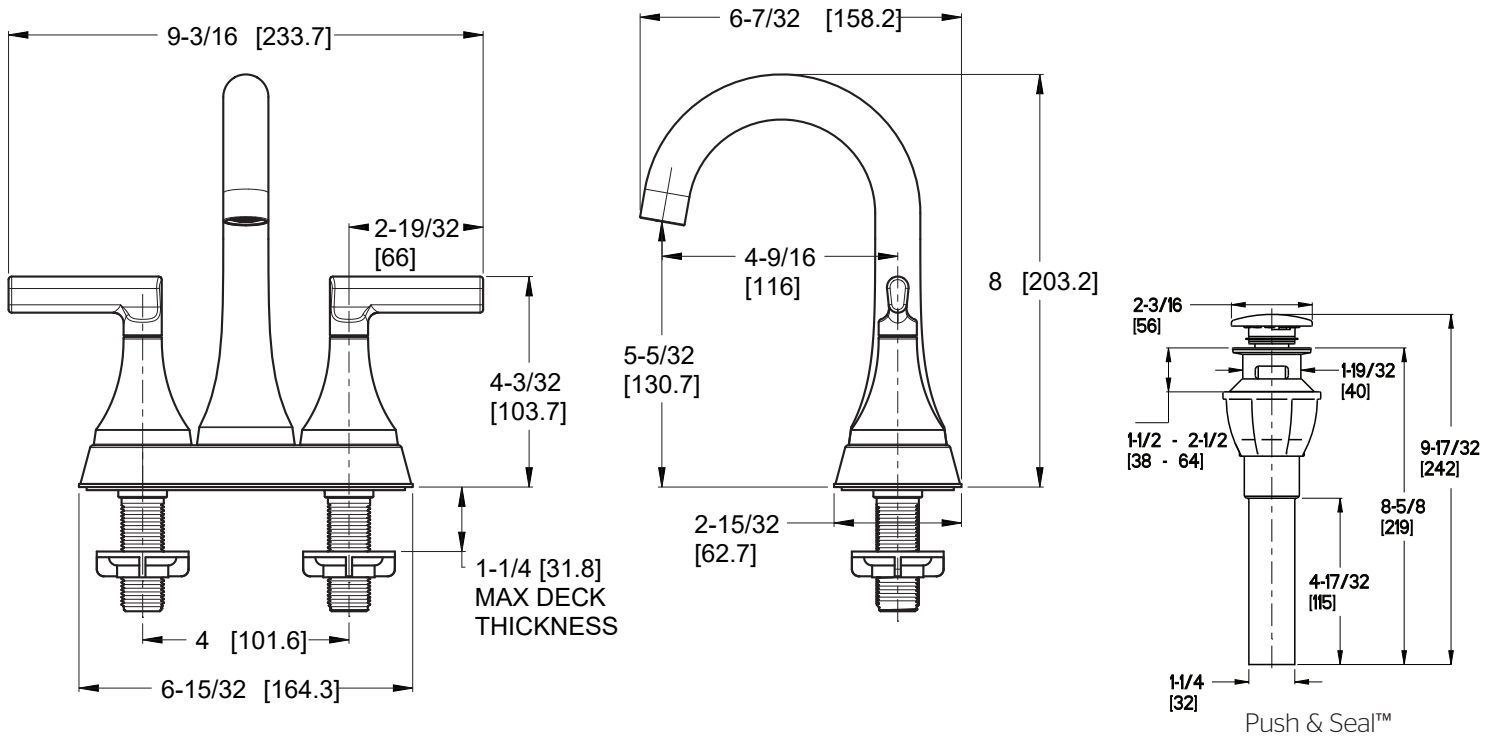

4" Centerset Lavatory Faucet

- LF-048-VEDB Finish(B)
- LF-048-VEDC Finish(C)
- LF-048-VEDGS Finish(GS)

Specifications

Features

- 1.2 GPM Flow Rate
- Fixed Hubs
- Push & Seal™ Drain Included
- TiteSeal™ Technology
- Spot Defense™ Finish Resists Spots and Fingerprints (GS Finish Only)
- Washerless Cartridges
- Limited Lifetime Warranty

Dimensions

Ø1 Min to Ø1-1/2 Max. Deck Hole Openings