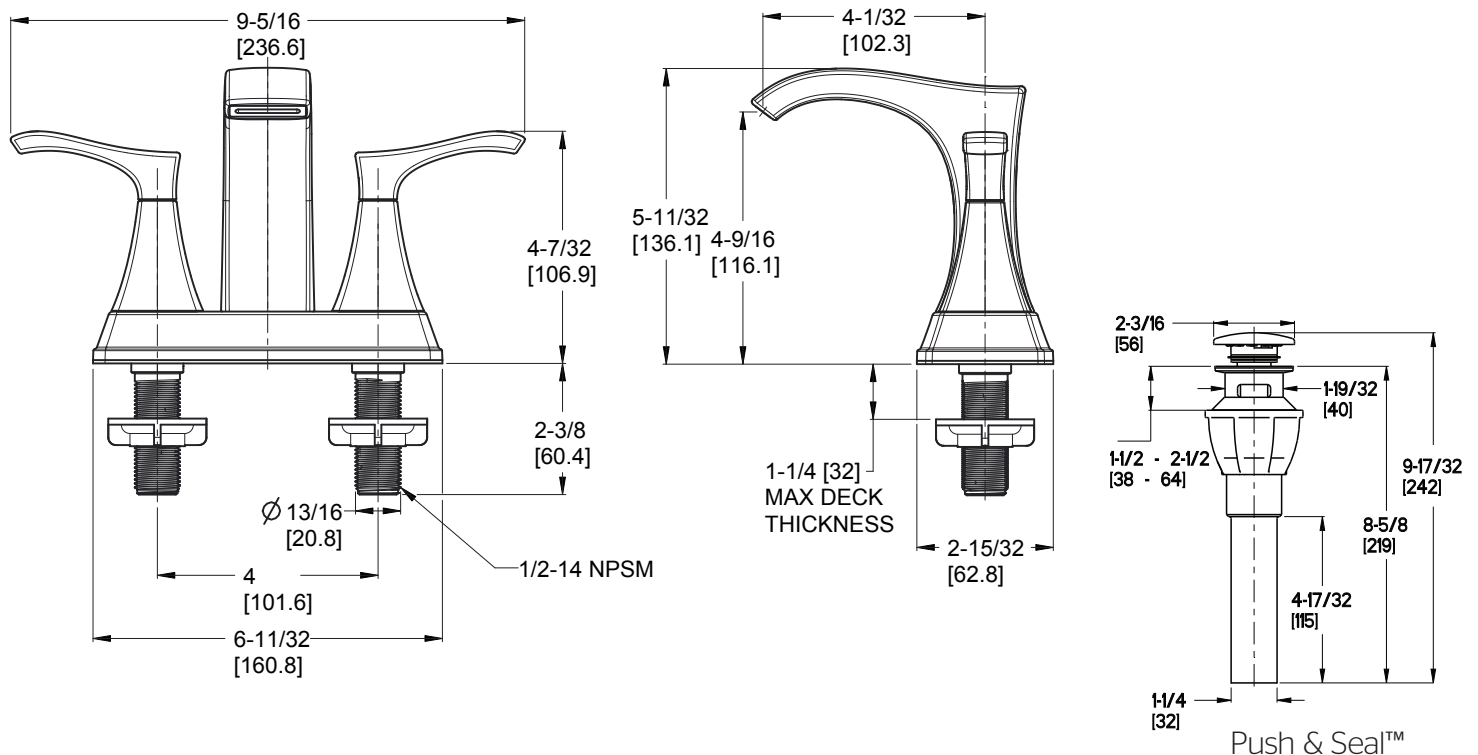

4" Centerset Lavatory Faucet

- LF-048-VNBB Finish(BB) LF-048-VNCC Finish(CC)
- LF-048-VNBBG Finish(BG) LF-048-VNGS Finish(GS)
- LF-048-VNYY Finish(Y)

Specifications

- 3-Hole Installation
- Push & Seal™ Pop-Up

Features

- 1.2 GPM Flow Rate
- Fixed Hubs
- 3-Hole Installation
- High Arc Spout
- Mounting Hardware Included
- TiteSeal™ Deckplate
- Shear Valves
- Spot Defense Finish Resists Spots and Fingerprints (GS Finish Only)
- Unique Ribbon Water Flow
- Push & Seal™ Pop-Up
- Pforever Warranty®

Dimensions

\varnothing 1 Min to \varnothing 1-1/2 Max. Deck Hole Openings