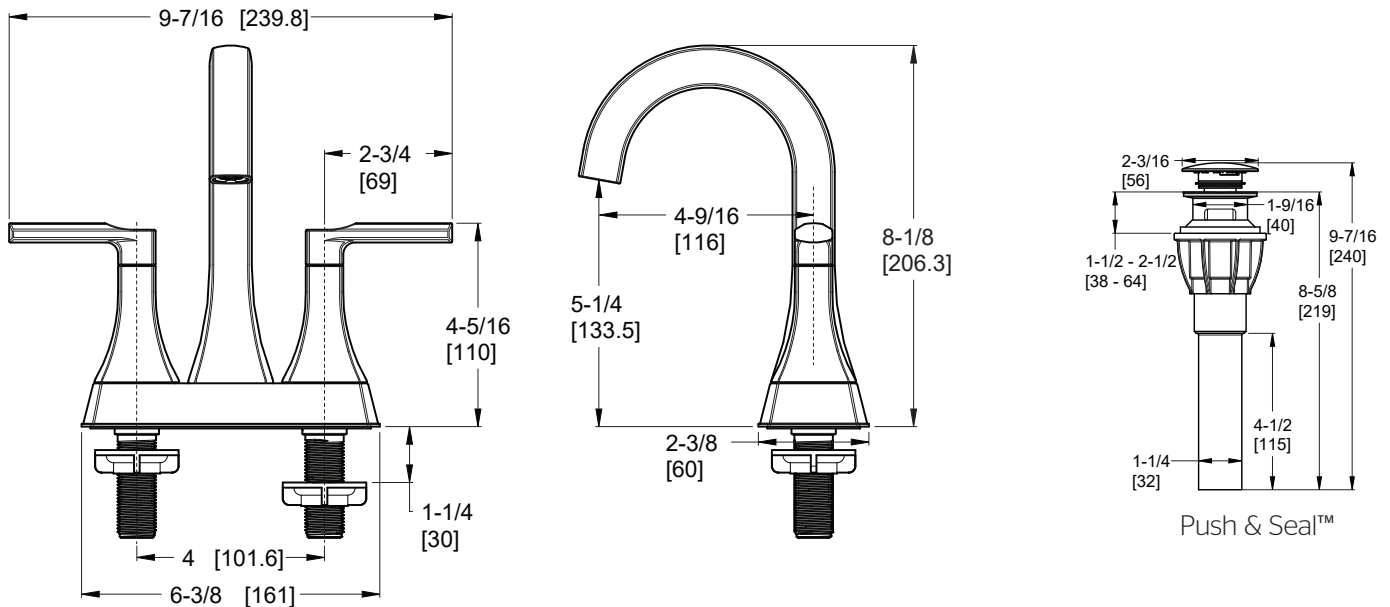

4" Centerset Lavatory Faucet

- LF-048-VRIBB Finish(BB)
- LF-048-VRIBBG Finish(BBG)
- LF-048-VRIBG Finish(BG)
- LF-048-VRICC Finish(CC)
- LF-048-VRIGS Finish(GS)

Specifications

Features

- 1.2 GPM Flow Rate
- Concealed Screws
- Fixed Hub
- High Arc Spout
- Mounting Hardware Included
- Spot Defense™ Finish Resists Spots and Fingerprints (GS Finish Only)
- Push & Seal™ Pop-Up Drain
- Quick Install Tool
- TiteSeal™ Technology
- Washerless Cartridges
- Limited Lifetime Warranty

Dimensions

Ø1 Min to Ø1-1/2 Max. Deck Hole Openings