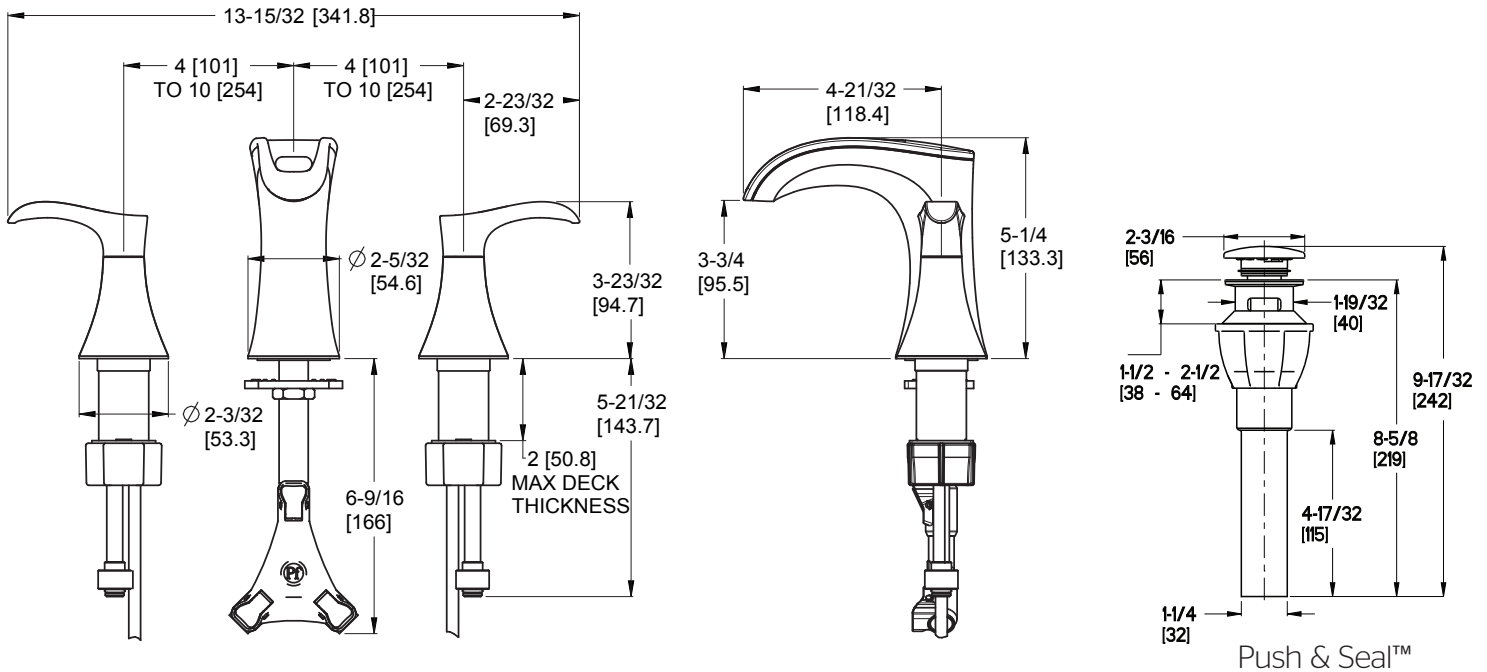

8"-20" Widespread Lavatory Faucet

- LF-049-BRKK Finish(KK)
- LF-049-BRYY Finish(YY)

Specifications

Features

- 1.2 GPM Flow Rate
- All Metal Construction
- 3-Hole Installation
- Mounting Hardware Included
- Quick Install Tool Included
- Pfast Connect
- PVD Finish (K Finish Only)
- Waterfall Faucet
- TiteSeal™ Deckplate
- Push and Seal™ Pop-Up
- Pforever Seal Ceramic Disc Valves
- Pforever Warranty®

Code Compliance

Pfister products are designed and manufactured in compliance with the following standards and codes:

- IAPMO Certified
- CSA B125 Certified
- ASME A112.18.1
- NSF 61/9 Annex G (Low lead)
- EPA WaterSense Certification 1.2 gpm, 4.5 L/Min
- ADA Compliant-ANSI A117.1 (Lever handles only)

Dimensions

Ø1-1/4 Min to Ø1-1/2 Max. Deck Hole Openings