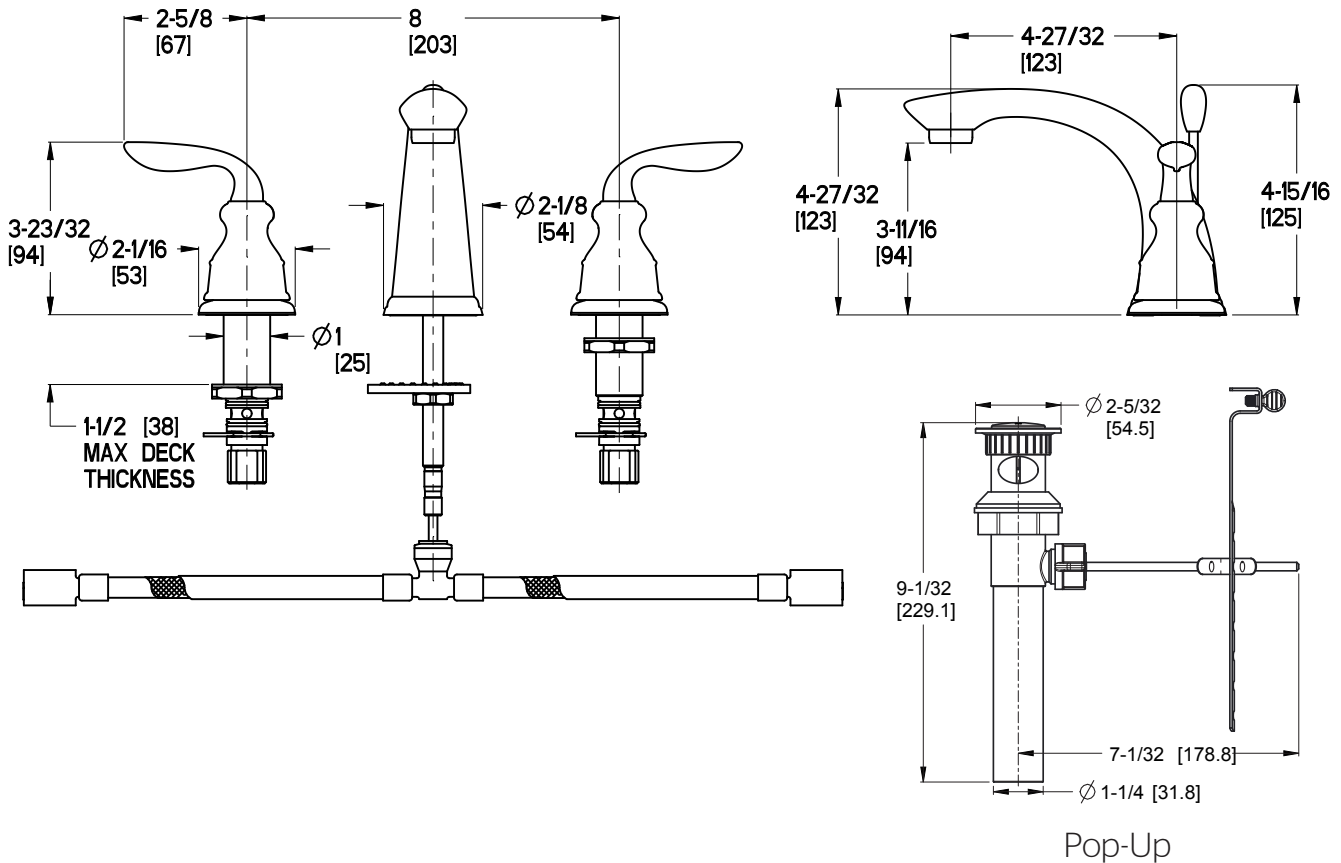

## Specifications

- 3-Hole Installation
- Pforever Seal

### Features

- 1.2 GPM Flow Rate
- Quick Connect Installation
- Metal Lever Handles
- Includes Metal Supply Nuts
- 3-Hole Installation
- Plastic Pop-Up
- High Arc Spout
- Pforever Seal Ceramic Disc Valves
- Pforever Warranty®

## Dimensions

Ø1-1/4 Min to Ø1-1/2 Max. Deck Hole Openings