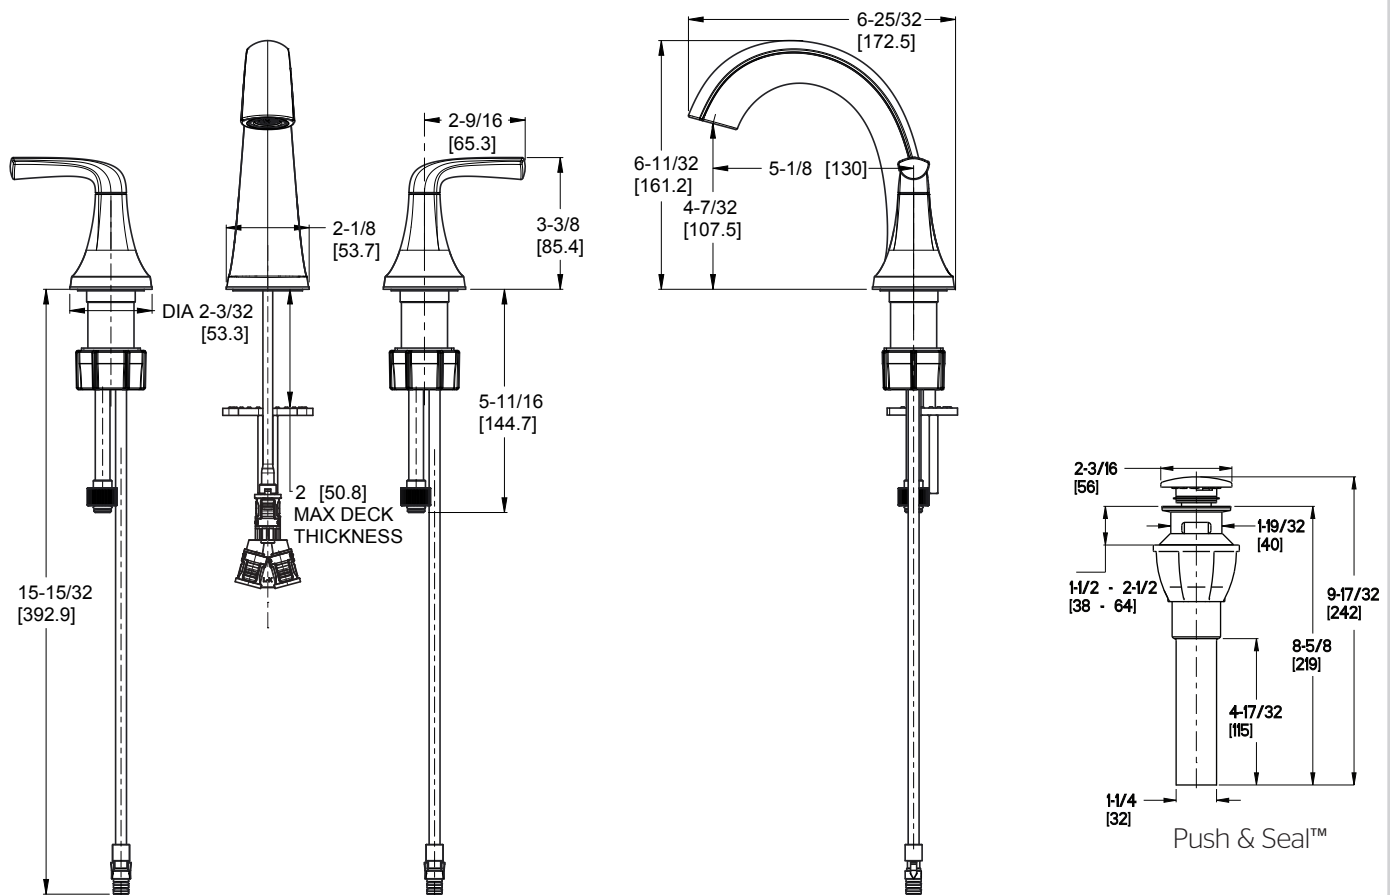

Ladera™ 8"-20" Widespread Faucet

- LF-O49-LRBB Finish(BB)
- LF-O49-LRCC Finish(CC)
- LF-O49-LRGS Finish(GS)
- LF-O49-LRY Y Finish(YY)

Specifications

- Fixed Hubs
- Push & Seal™ Pop-Up
- Pforever Seal

Features

- 1.2 GPM Flow Rate
- Spot Defense Finish Resists Spots and Fingerprints (GS Finish Only)
- Adjustable 3-Hole Installation
- Fixed Hubs
- Pfast Connect Supply Lines
- Quick Install Tool Included
- TiteSeal™ Technology
- Push & Seal™ Pop-Up
- Pforever Seal Ceramic Disc Valves
- Pforever Warranty®

Code Compliance

Pfister products are designed and manufactured in compliance with the following standards and codes:

- IAPMO Certified
- CSA B125 Certified
- ASME A112.18.1
- NSF 61/9 Annex G (Low lead)
- Cal Green Compliant
- CEC Compliant
- EPA WaterSense Certification 1.2 gpm, 4.5 L/Min
- ADA Compliant-ANSI A117.1 (Lever handles only)

Dimensions

Ø1-1/4 Min to Ø1-1/2 Max. Deck Hole Openings