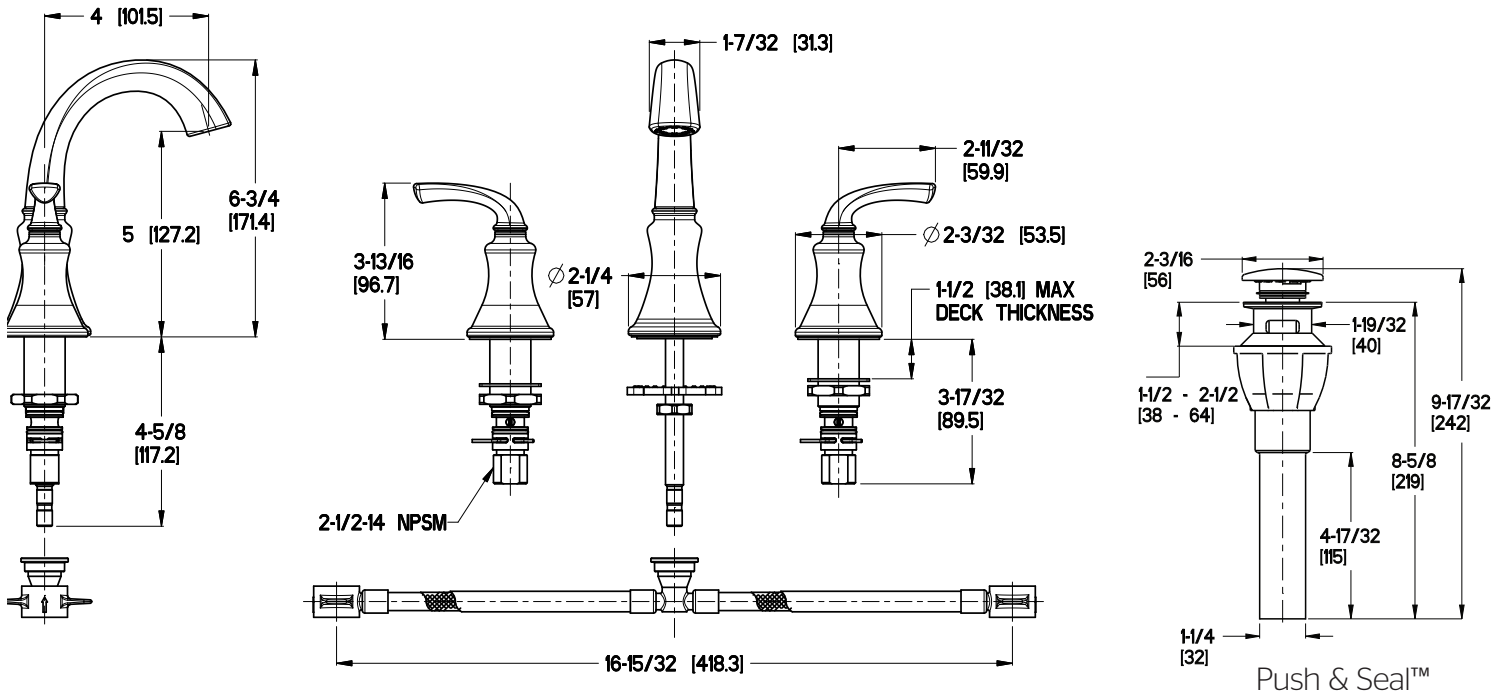

### Features

- 1.2 GPM Flow Rate
- Fixed Hubs
- High Arc Spout
- Mounting Hardware Included
- Quick Install Tool
- Pfast Connect
- Push & Seal™ Pop-Up
- Pforever Seal Ceramic Disc Valves
- Pforever Warranty®

## Dimensions

$\phi$ 1-1/4 Min to  $\phi$ 1-1/2 Max. Deck Hole Openings