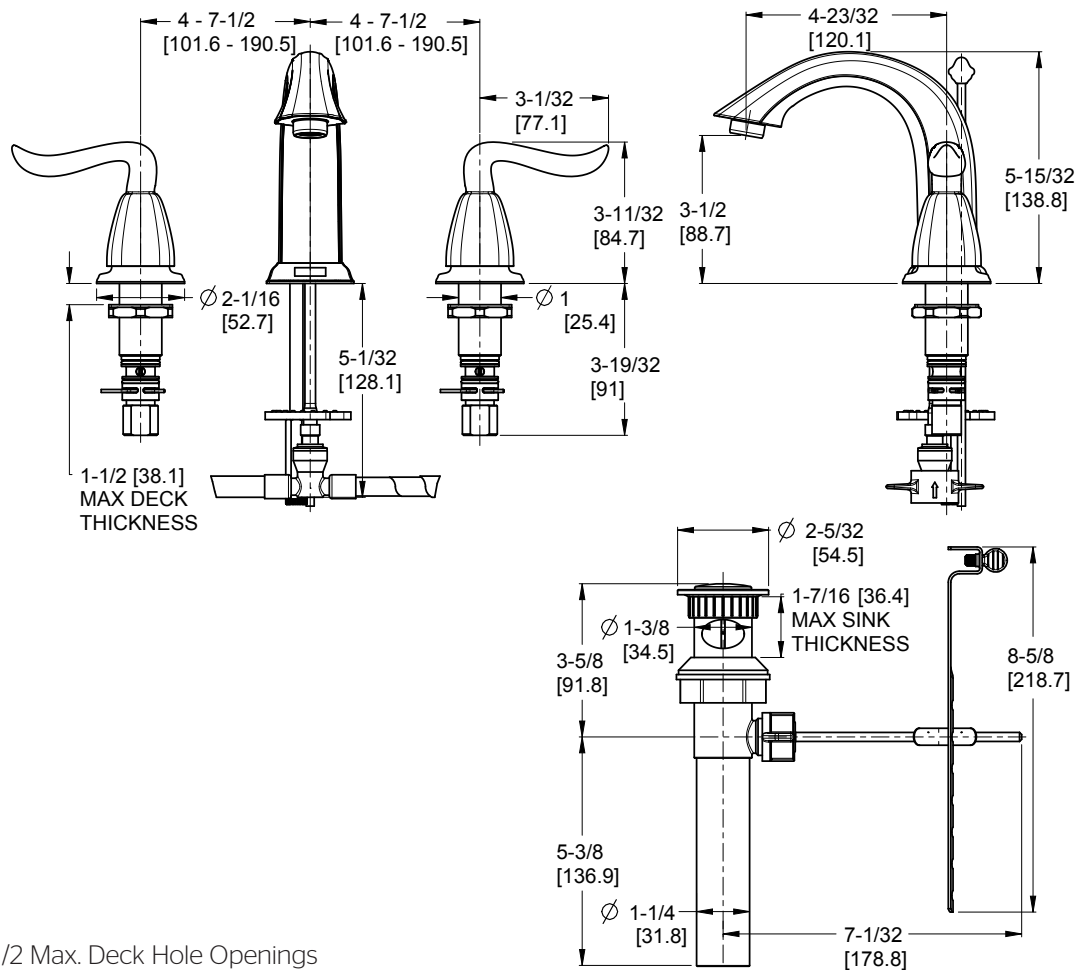

Santiago™ 8"-15" Widespread Faucet

- LF-049-STOK Finish(K)
- LF-049-STOY Finish(Y)

- 3-Hole Installation
- Pforever Seal

Specifications

Features

- 1.2 GPM Flow Rate
- 3-Hole Installation
- Adjustable Install
- All Metal Construction
- Mounting Hardware Included
- Mounting Posts Included
- Pfaster Connect
- Quick Install Tool Included
- Pop-Up Drain Included
- Pforever Seal Ceramic Disc Valves
- Pforever Warranty®

Code Compliance

Pfister products are designed and manufactured in compliance with the following standards and codes:

- IAPMO Certified
- CSA B125 Certified
- ASME A112.18.1
- NSF 61/9 Annex G (Low lead)
- Cal Green Compliant
- CEC Compliant
- EPA WaterSense Certification 1.2 gpm, 4.5 L/Min
- ADA Compliant-ANSI A117.1 (Lever handles only)

Dimensions

Ø1-1/4 Min to Ø1-1/2 Max. Deck Hole Openings