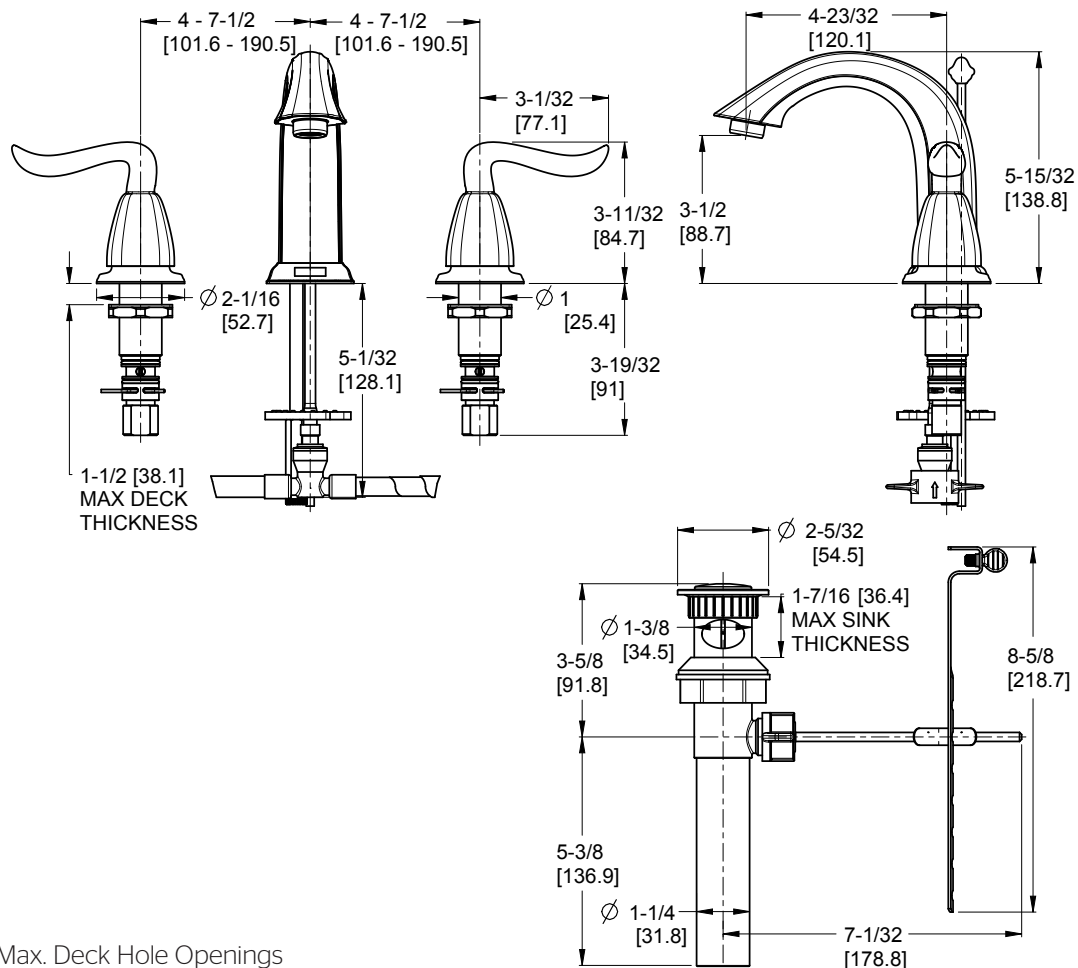

Santiago™ 8"-15" Widespread Faucet

- LF-049-STOK Finish(K)
- LF-049-STOY Finish(Y)

Specifications

- 3-Hole Installation
- Pforever Seal

Features

- 1.2 GPM Flow Rate
- 3-Hole Installation
- Adjustable Install
- All Metal Construction
- Mounting Hardware Included
- Mounting Posts Included
- Pfaster Connect
- Quick Install Tool Included
- Pop-Up Drain Included
- Pforever Seal Ceramic Disc Valves
- Pforever Warranty®

Code Compliance

Pfister products are designed and manufactured in compliance with the following standards and codes:

- IAPMO Certified
- CSA B125 Certified
- ASME A112.18.1
- NSF 61/9 Annex G (Low lead)
- Cal Green Compliant
- CEC Compliant
- EPA WaterSense Certification 1.2 gpm, 4.5 L/Min
- ADA Compliant-ANSI A117.1 (Lever handles only)

Dimensions

Ø1 Min to Ø1-1/2 Max. Deck Hole Openings