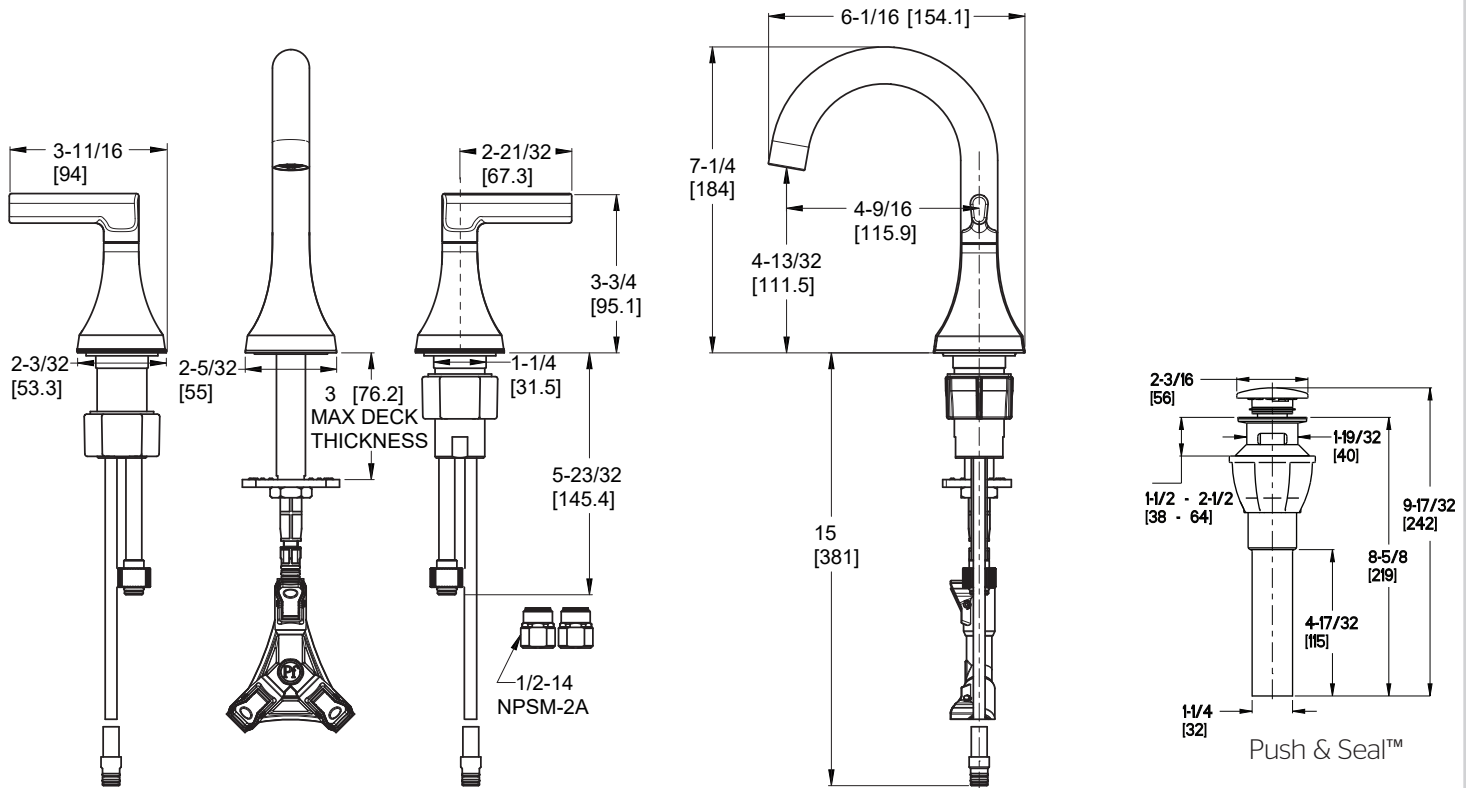

Vedra™ 8"-20" Widespread Faucet

- LF-049-VEDB Finish(B)
- LF-049-VEDC Finish(C)
- LF-049-VEDGS Finish(GS)

Specifications

- Push & Seal™ Pop-Up
- Spot Defense™

Features

- 1.2 GPM Flow Rate
- Adjustable 3-Hole Installation
- Fixed Hubs
- Quick Install Tool Included
- High Arc Spout
- Spot Defense™ Finish Resists Spots and Fingerprints (GS Finish Only)
- TiteSeal™ Technology
- Push & Seal™ Drain Included
- Pfaster Connect™
- Pforever Seal™ Ceramic Disc Valve
- Limited Lifetime Warranty

Dimensions

Ø1-1/4 Min to Ø1-1/2 Max. Deck Hole Openings