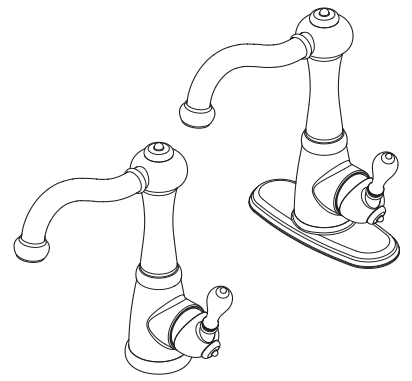

LF-072-M1SS Finish(SS)

LF-072-M1YY Finish(YY)

- Single Control
- 1 or 3-Hole Installation
- Pforever Seal
- Flexible Braided Stainless Steel Supply Lines

Specifications

Features

- 1.8 GPM Flow Rate
- Solid Brass Construction
- 1 or 3-Hole Installation; Deck Plate or Single Hole Mounting Option
- 360° Swivel Spout
- Decorative Arc Spout
- Pforever Seal Ceramic Disc Valve
- Pforever Warranty®

Code Compliance

Pfister products are designed and manufactured in compliance with the following standards and codes:

- IAPMO Certified
- CSA B125 Certified
- ASME A112.18.1
- NSF 61/9 Annex G (Low lead)
- Cal Green Compliant
- CEC Compliant
- ADA Compliant-ANSI A117.1 (Lever handles only)

Dimensions