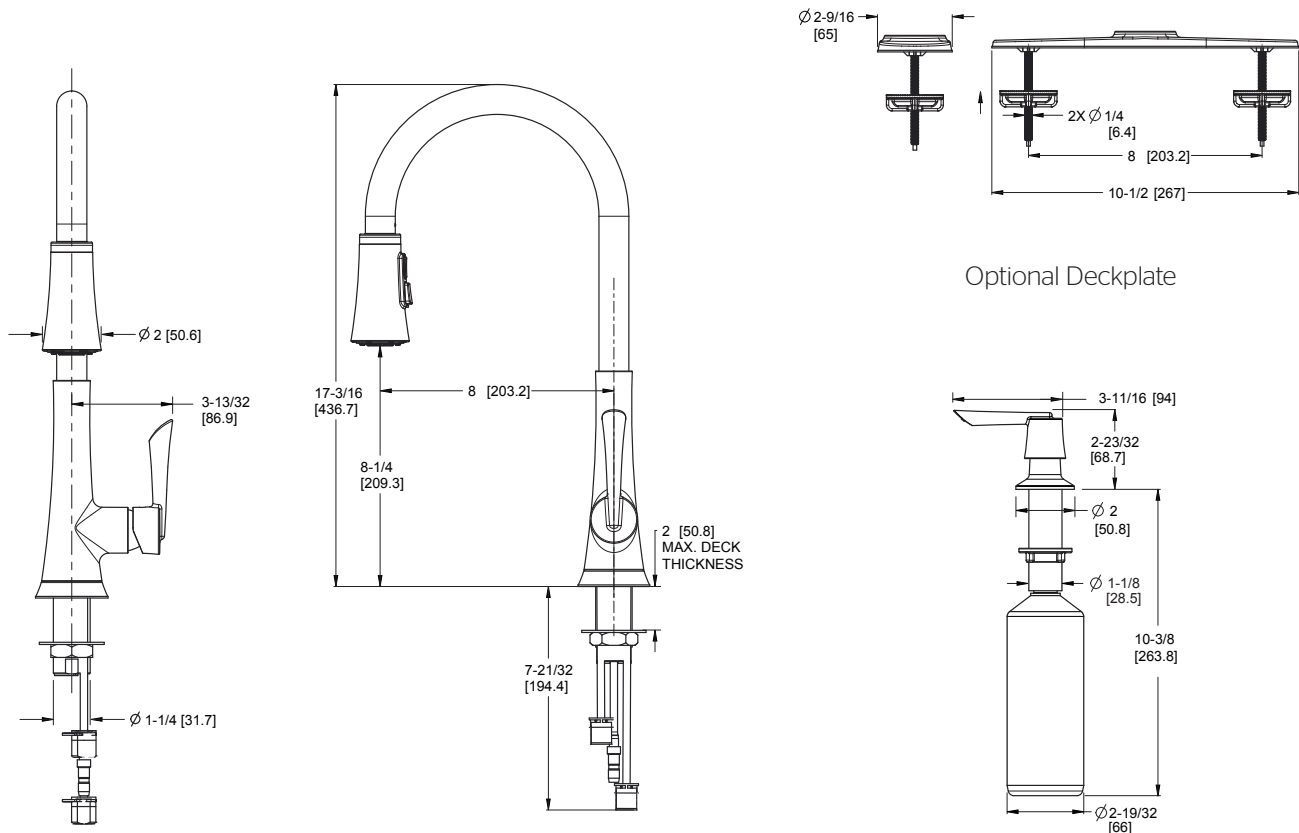

#### Features

- 1.8 GPM Flow Rate
- 75" Nylon Hose
- 1, 2, 3, or 4-Hole Installation; Deck Plate or Single Hole Mounting Option
- Optional Deckplate
- 3 Function Pull-Down Sprayer
- 360° Rotating Spout
- High Arc Spout
- Mounting Hardware Included
- Soap Dispenser Included
- Pfast Connect
- Quick Install Tool
- Pforever Seal Ceramic Disc Valve
- Pforever Warranty®

### Dimensions

$\varnothing 1-3/8$  Min to  $\varnothing 1-1/2$  Max. Deck Hole Openings