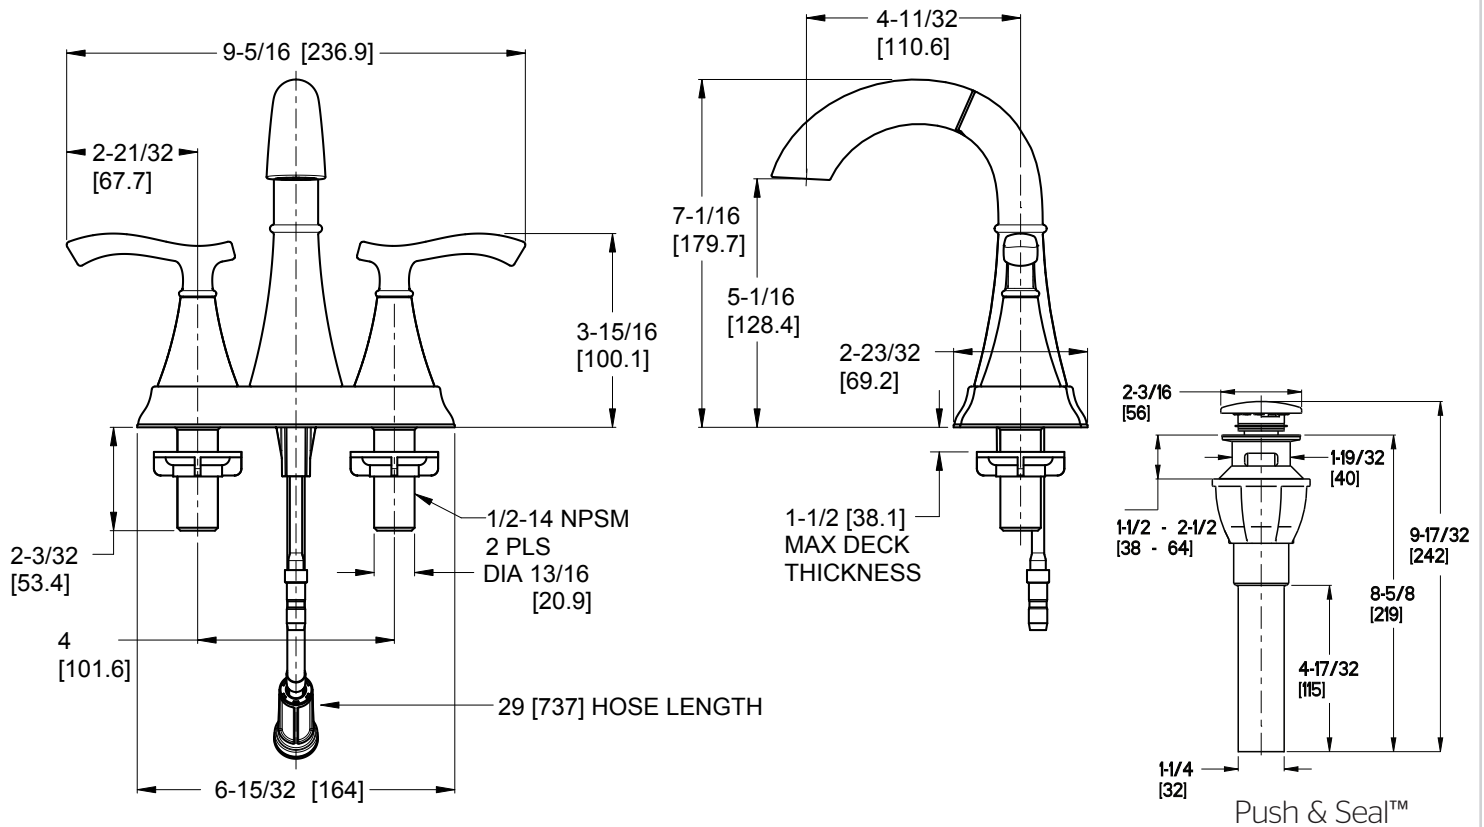

Ideal™ Centerset Bath Faucet

- LF-548-IDKK Finish(KK)
- LF-548-IDYY Finish(YY)

Specifications

Features

- 1.2 GPM Flow Rate
- Pullout Sprayer
- 30" Nylon Hose
- Fixed Hub
- Mounting Hardware Included
- Mounting Posts Included
- Pfast Connect
- Push & Seal™ Pop-Up
- Pforever Seal Ceramic Disc Valve
- Pforever Warranty®

Dimensions

Ø1 Min to Ø1-1/2 Max. Deck Hole Openings