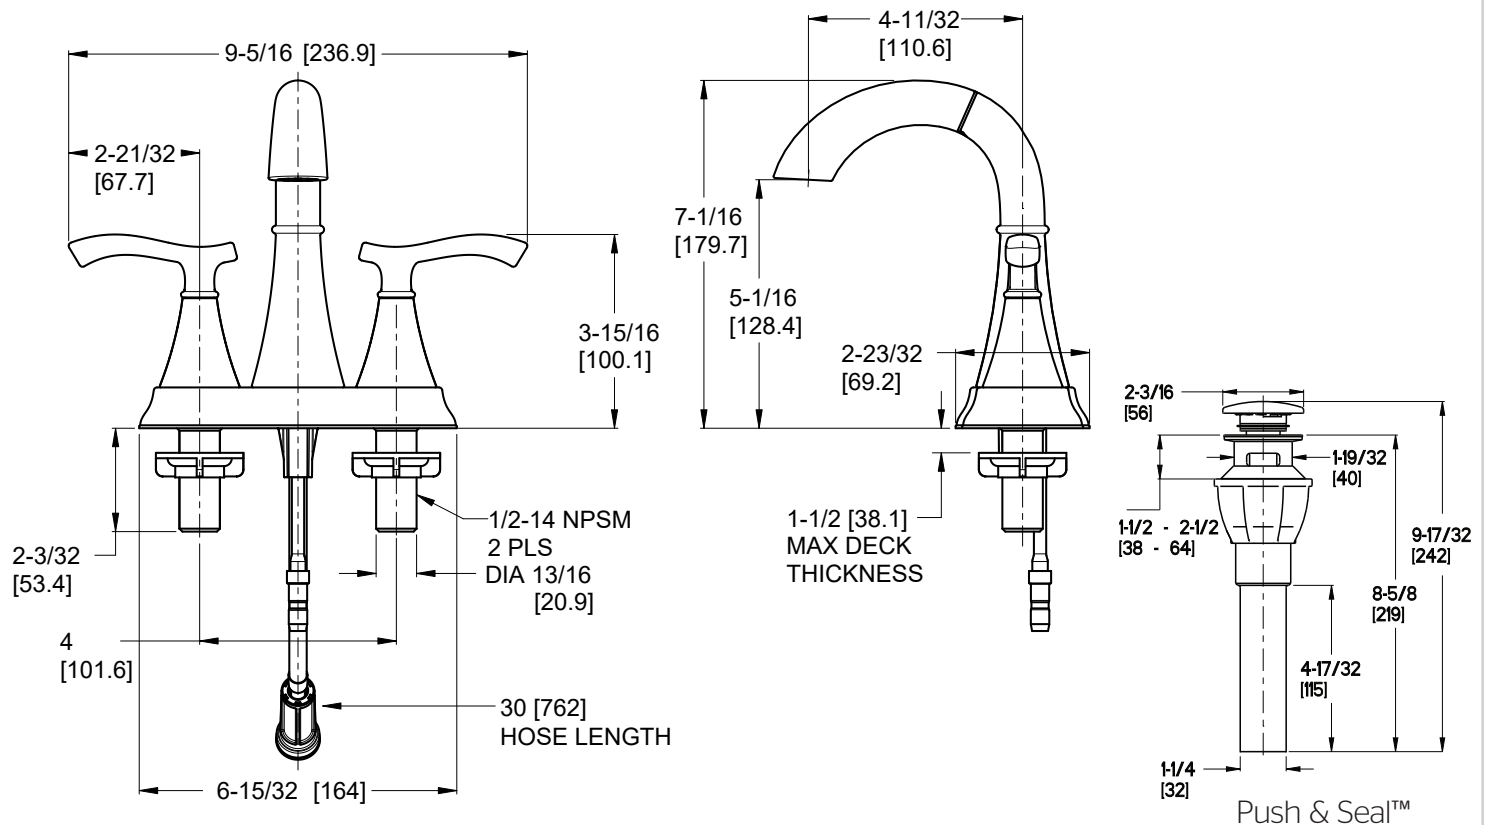

4" Centerset Lavatory Faucet

- LF-548-IDKK Finish(KK)
- LF-548-IDYY Finish(YY)

Specifications

Features

- 1.2 GPM Flow Rate
- Pullout Sprayer
- 30" Nylon Hose
- Fixed Hubs
- Mounting Hardware Included
- Mounting Posts Included
- Pfast Connect™
- Push & Seal™ Pop-Up
- Pforever Seal Ceramic Disc Valves
- Pforever Warranty®

Code Compliance

Pfister products are designed and manufactured in compliance with the following standards and codes:

- IAPMO Certified
- CSA B125 Certified
- ASME A112.18.1
- NSF 61/9 Annex G (Low lead)
- Cal Green Compliant
- CEC Compliant
- EPA WaterSense Certification 1.2 gpm, 4.5 L/Min
- ADA Compliant-ANSI A117.1 (Lever handles only)
- ASME A112.18.3 (Backflow Prevention)

Dimensions

Ø1 Min to Ø1-1/2 Max. Deck Hole Openings