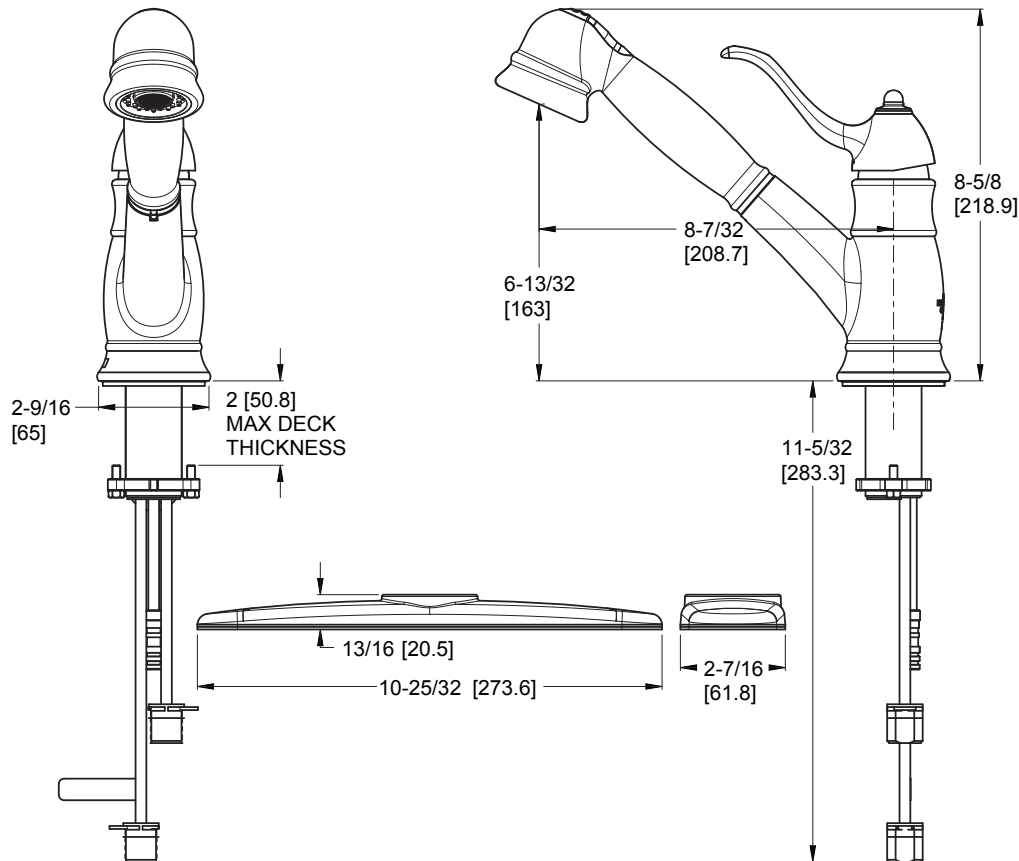

Wilmington™ Single Control Kitchen Faucet

LF-WKP-600S Finish(S)

LF-WKP-600Y Finish(Y)

Specifications

- 360° Rotating Spout
- Pfast Connect

Features

- 1.8 GPM Flow Rate
- 1 or 3-Hole Installation
- 2 Function Pull-Down Sprayer
- Swivel Spout
- 360° Rotating Spout
- Mounting Hardware Included
- Optional Deckplate
- Pfast Connect™
- Pforever Seal Ceramic Disc Valve
- Pforever Warranty®

Code Compliance

Pfister products are designed and manufactured in compliance with the following standards and codes:

- IAPMO Certified
- CSA B125 Certified
- ASME A112.18.1
- NSF 61/9 Annex G (Low lead)
- CEC Compliant
- Cal Green Compliant
- ADA Compliant-ANSI A117.1 (Lever handles only)
- ASME A112.18.3 (Backflow Prevention)

Dimensions

Ø1-3/8 Min to Ø1-1/2 Max. Deck Hole Openings