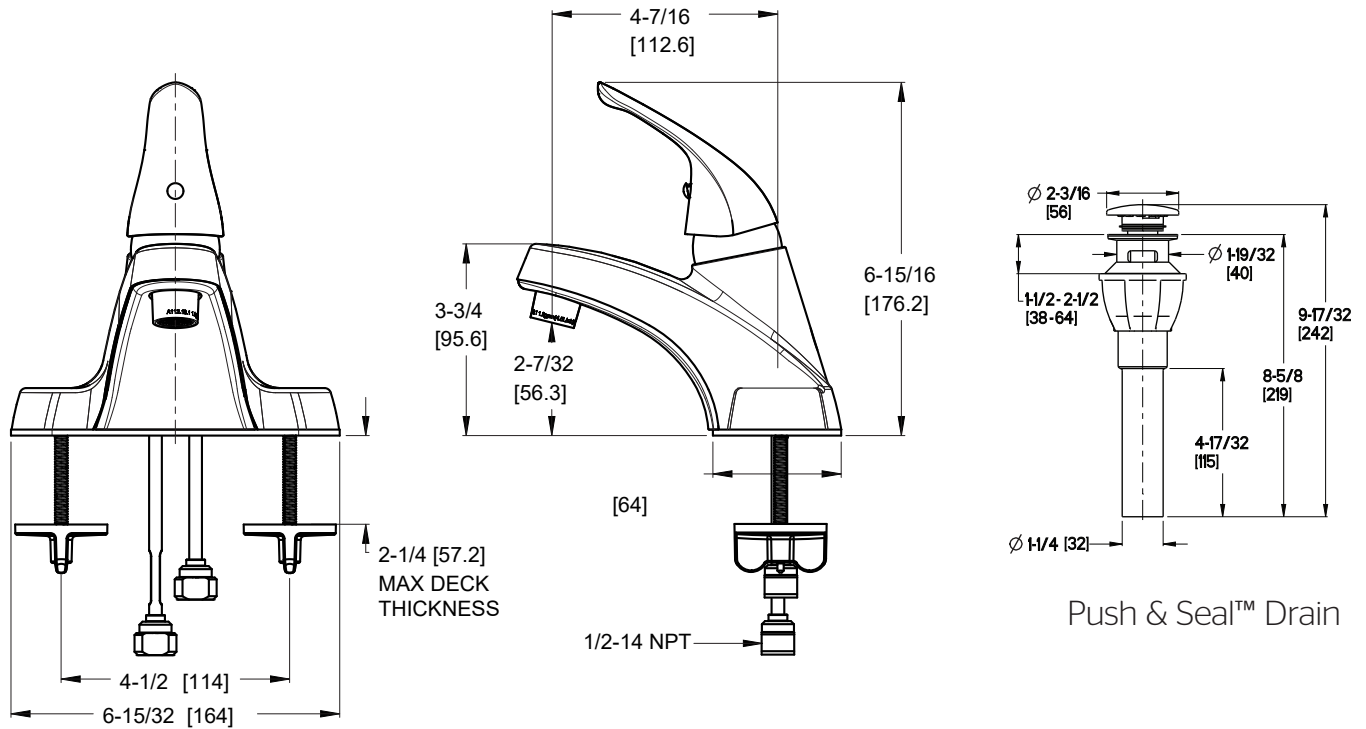

### Specifications

- Single Handle
- 3-Hole Installation
- Stainless Steel Ball Valve

### Features

- 1.2 GPM Flow Rate
- Metal Lever Handles
- Optional Copper Inlet Line Kit Included
- Push and Seal™ Drain
- Stainless Steel Ball Valve
- Limited Lifetime Warranty

### Dimensions

Ø1 Min to Ø1-1/2 Max. Deck Hole Openings