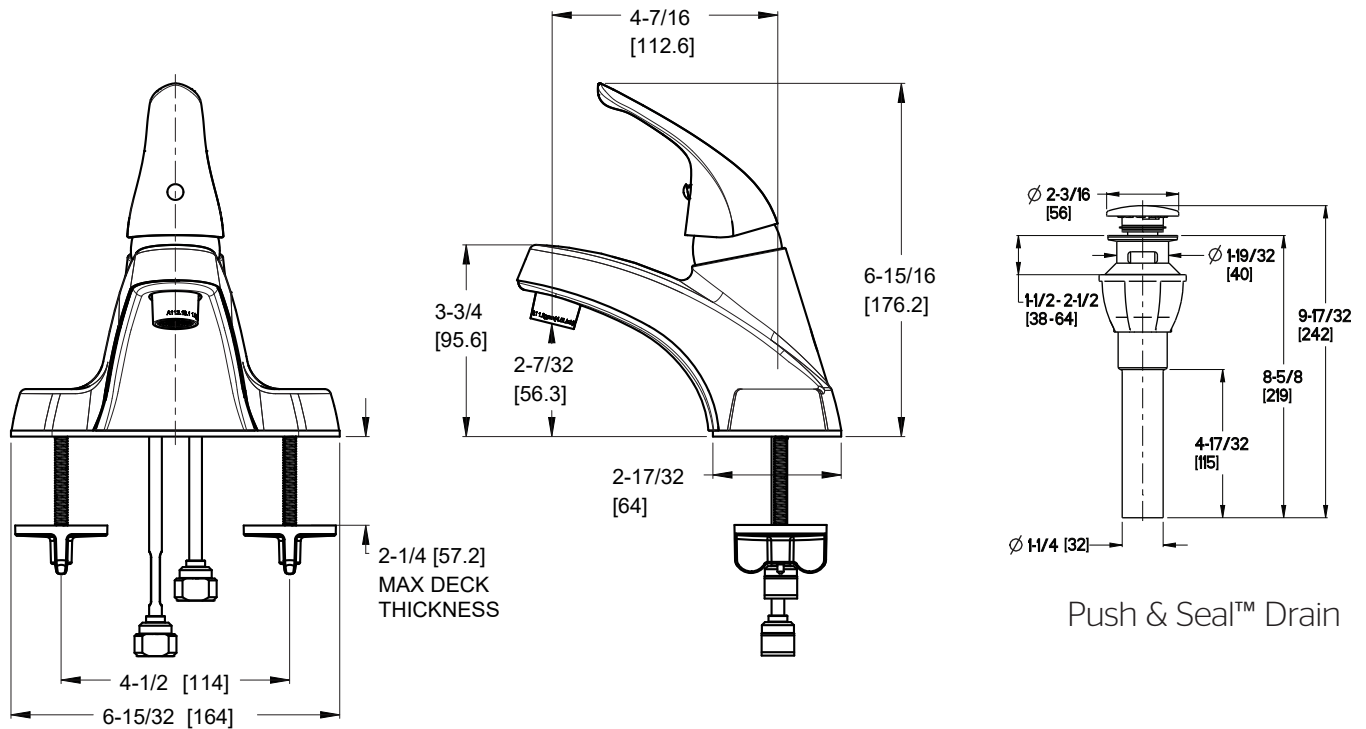

Pfirst Series™ Single Control Lavatory Faucet

- LG142-8000 Finish(C)
- LG142-800K Finish(K)
- LG142-800Y Finish(Y)

Specifications

- Single Handle
- 3-Hole Installation
- Stainless Steel Ball Valve

Features

- 1.2 GPM Flow Rate
- Metal Lever Handles
- Optional Copper Inlet Line Kit Included
- Push and Seal™ Drain
- Stainless Steel Ball Valve
- Pforever Warranty®

Code Compliance

Pfister products are designed and manufactured in compliance with the following standards and codes:

- IAPMO Certified to ASME A112.18.1/CSA B125.1
- NSF 61/9 AnnexG Certified
- EPA WaterSense Certified
- CEC Certified/CALGreen compliant
- ADA Compliant - ANSI A117.1 (Lever Handles Only)

Dimensions

Ø1 Min to Ø1-1/2 Max. Deck Hole Openings