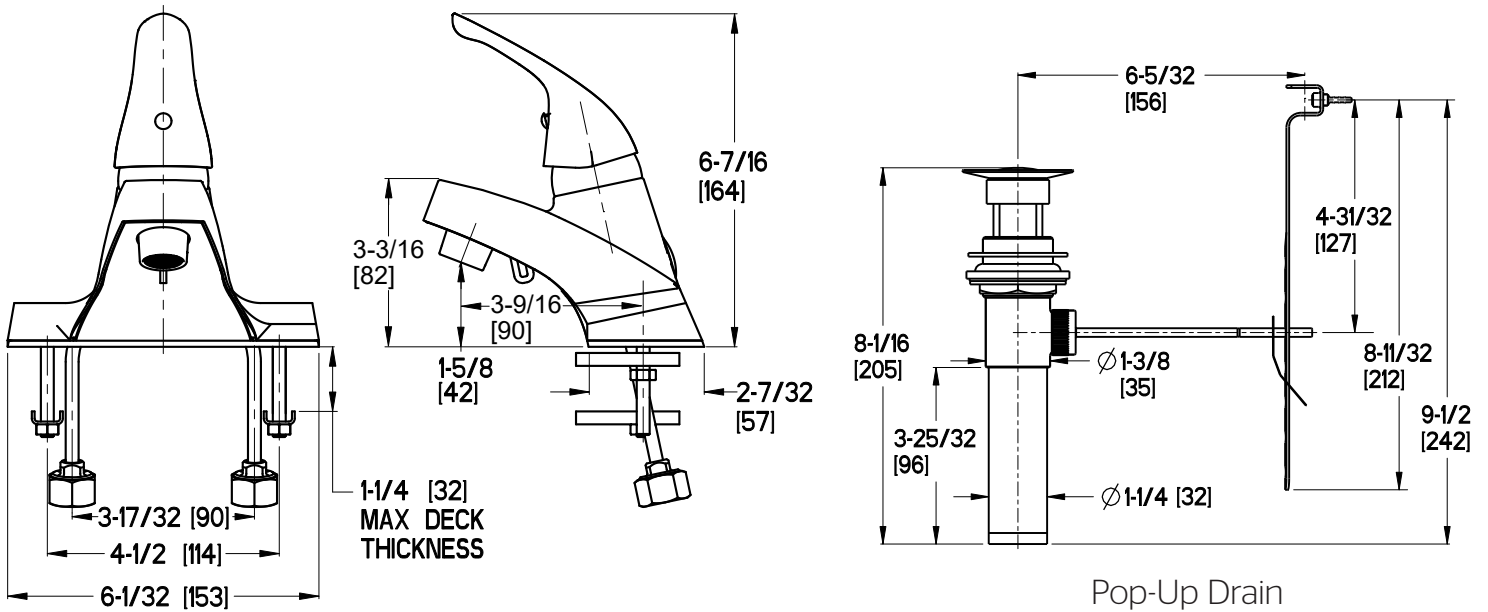

Pfirst Series™ 4" Centerset Lavatory Faucet

- LG142-5000 Finish(PC)
- LG142-6000 Finish(PC)
- LG142-600K Finish(KK)

Specifications

- 3-Hole Installation
- Stainless Steel Ball Stem Valve

Features

- 1.2 GPM Flow Rate
- Metal Lever Handle
- 3-Hole Installation
- No Pop-Up Drain (5000 Only)
- Pop-Up Drain Included (600* Only)
- Includes Cap For Pop-Up (5000 Only)
- Stainless Steel Ball Stem Valve
- Limited Lifetime Warranty

Dimensions

Ø1 Min to Ø1-1/2 Max. Deck Hole Openings