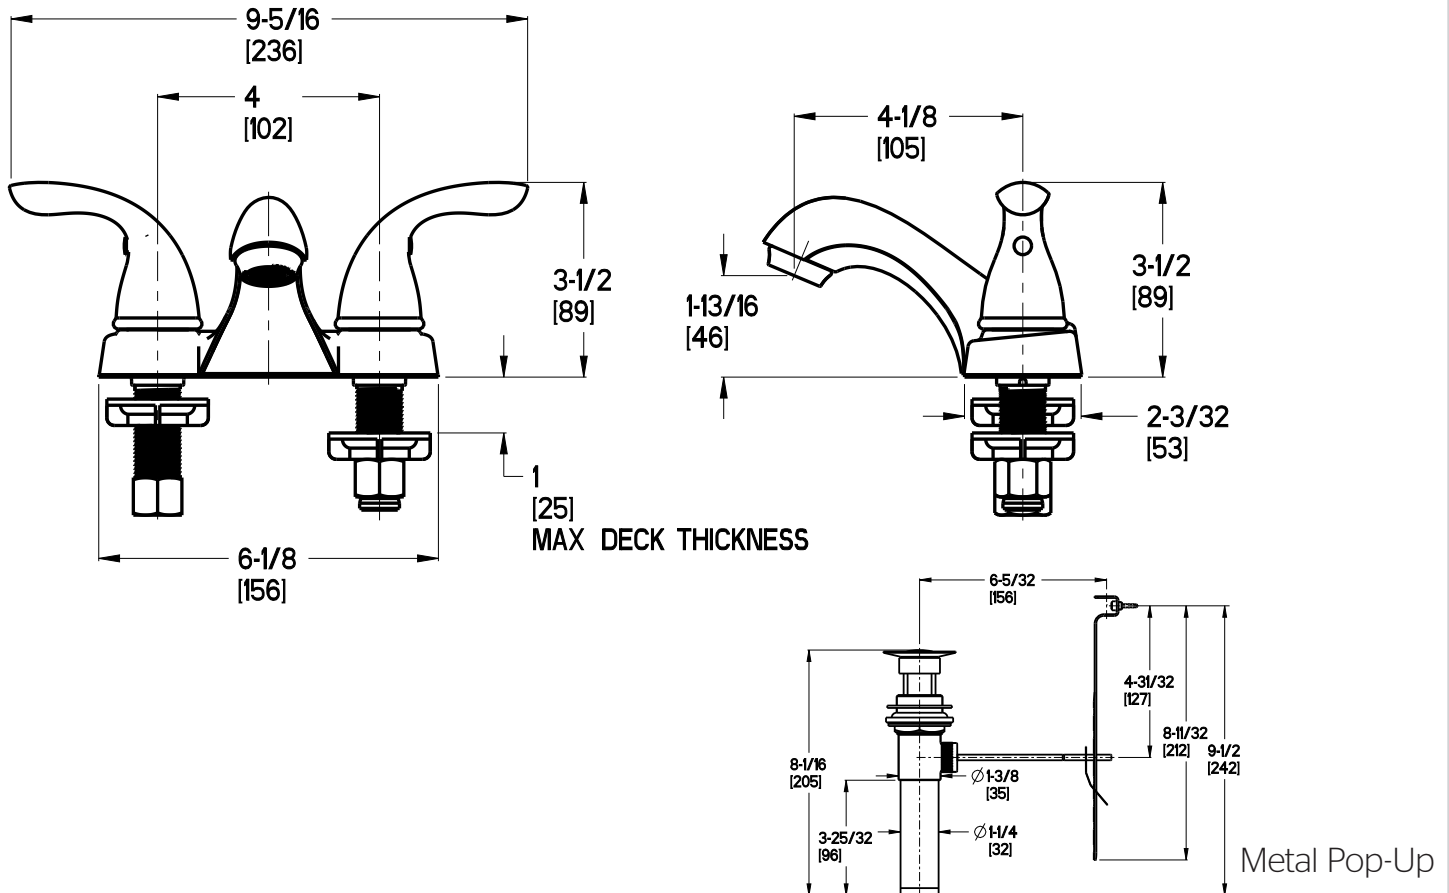

Pfirst Series™ 4" Centerset Lavatory Faucet

- LG143-6100 Finish(C)
- LG143-610K Finish(K)
- LG143-610Y Finish(Y)

Specifications

- Two-Handle
- 3-Hole Installation
- Pforever Seal

Features

- 1.2 GPM Flow Rate
- All Metal Construction
- Metal Pop-Up
- Washerless Cartridge
- Pforever Warranty®

Dimensions

Ø1 Min to Ø1-1/2 Max. Deck Hole Openings