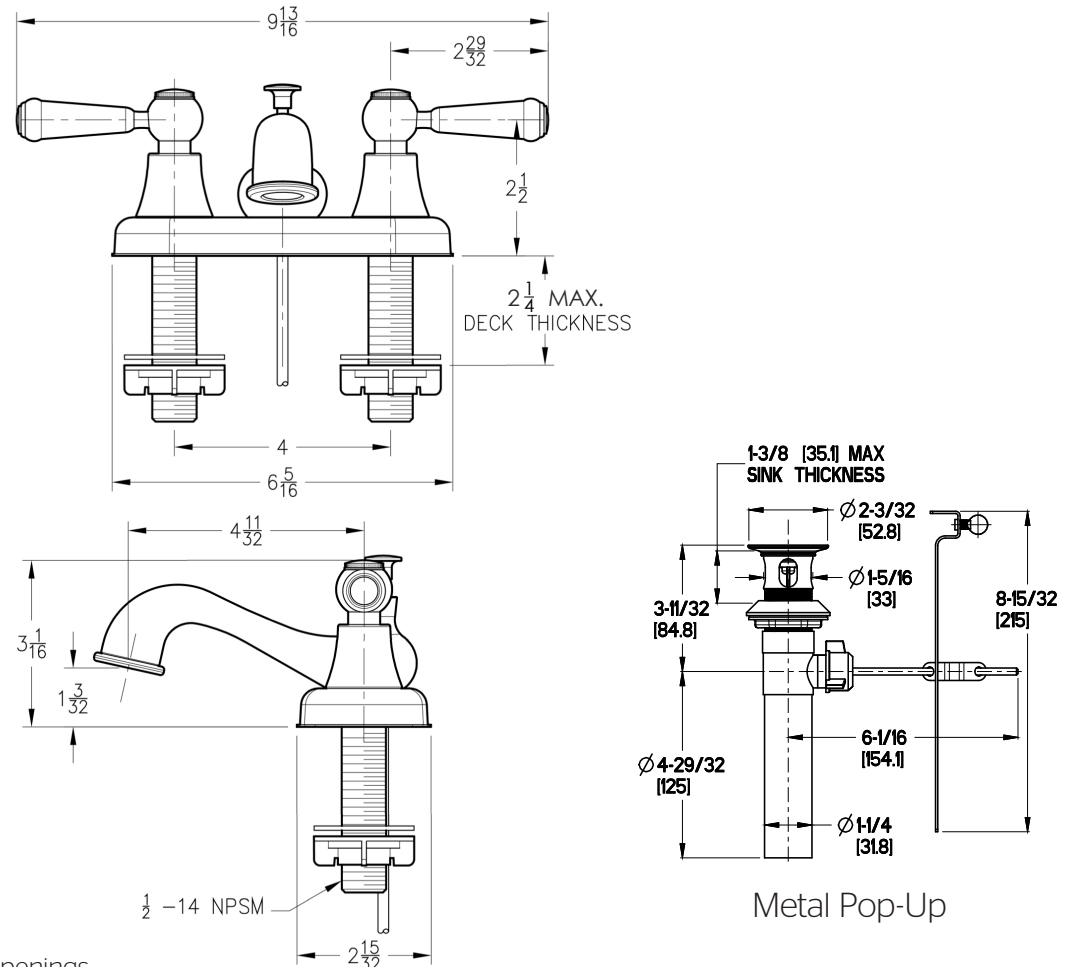

#### Features

- 1.2 GPM Flow Rate
- All Metal Construction
- Lever Handles
- Includes Metal Supply Nuts
- Metal Pop-Up Drain
- Pforever Seal™ Ceramic Disc Valves
- Limited Lifetime Warranty

- Two Handle
- 3-Hole Installation
- Stainless Steel Ball Valve

### Dimensions

Ø1 Min to Ø1-1/2 Max. Deck Hole Openings