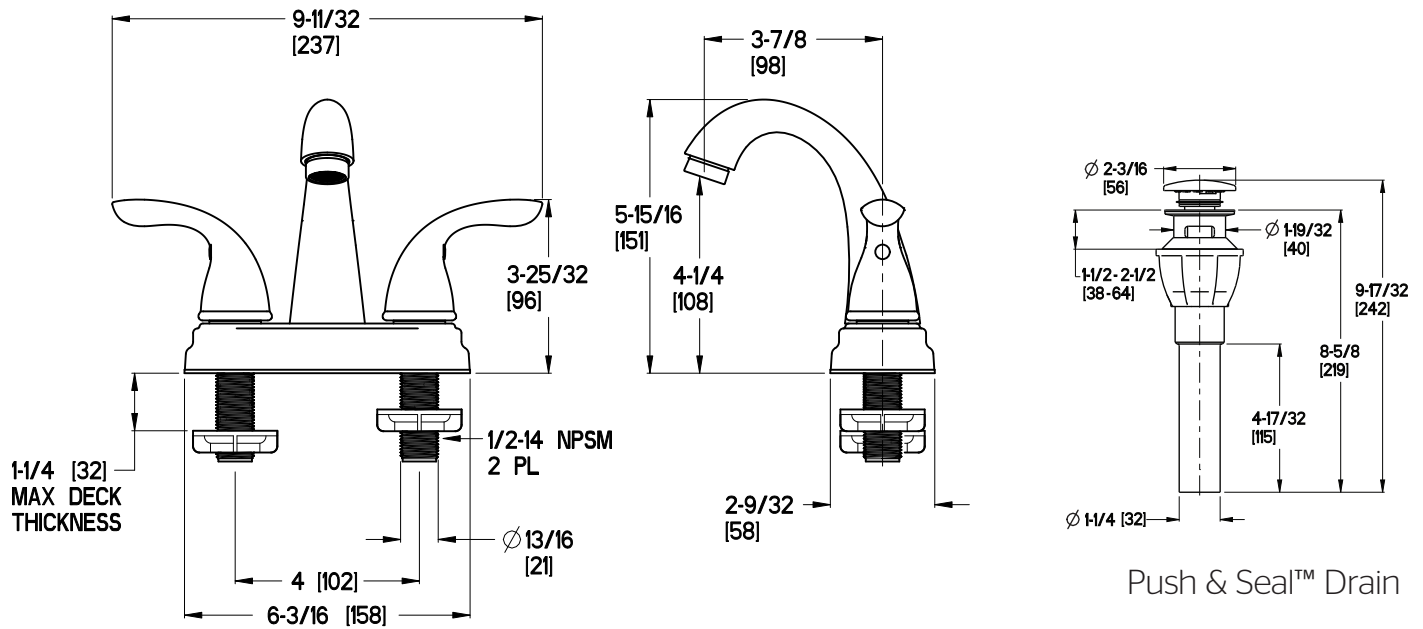

### Specifications

- Lever Handles
- Pforever Seal
- High-Arc Decorative Spout

### Features

- 1.2 GPM Flow Rate
- All Metal Construction
- Optional Copper Inlet Line Kit Included
- 3-Hole Installation
- Push and Seal™ Drain
- High-Arc Decorative Spout
- Pforever Seal Ceramic Disc Valves
- Pforever Warranty®

### Dimensions

Ø1 Min to Ø1-1/2 Max. Deck Hole Openings