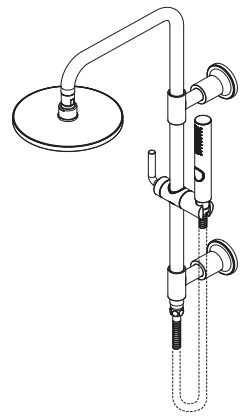

## Tenet™ Shower Column

- LG16-TNTC Finish(C)
- LG16-TNTK Finish(K)
- LG16-TNTB Finish(B)
- LG16-TNTBG Finish(BG)

### Features

- 1.8 GPM Flow Rate
- 60" Metal Hose
- Adjustable Heights Handheld
- All Metal Construction
- Easy to Clean Nozzles
- Handheld with Integrated Push Button Diverter
- 7/8" Extension Kit Available, Order 931-1599 Separately
- Raincan Showerhead
- Includes Mounting Hardware
- Pforever Warranty®

## Dimensions