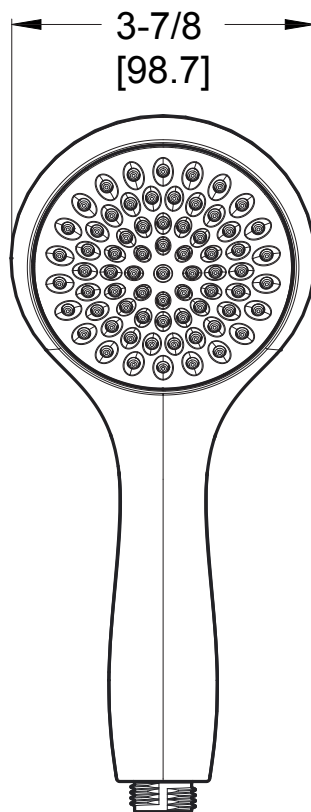

- LG16-TROC Finish(C)
- LG16-TROD Finish(D)
- LG16-TROK Finish(K)
- LG16-TROY Finish(Y)

### Features

- 1.8 GPM Flow Rate
- Single Function Handheld Shower
- PVD Finish (K Finish Only)
- Pforever Warranty®

## Dimensions

1/2-14 NPSM