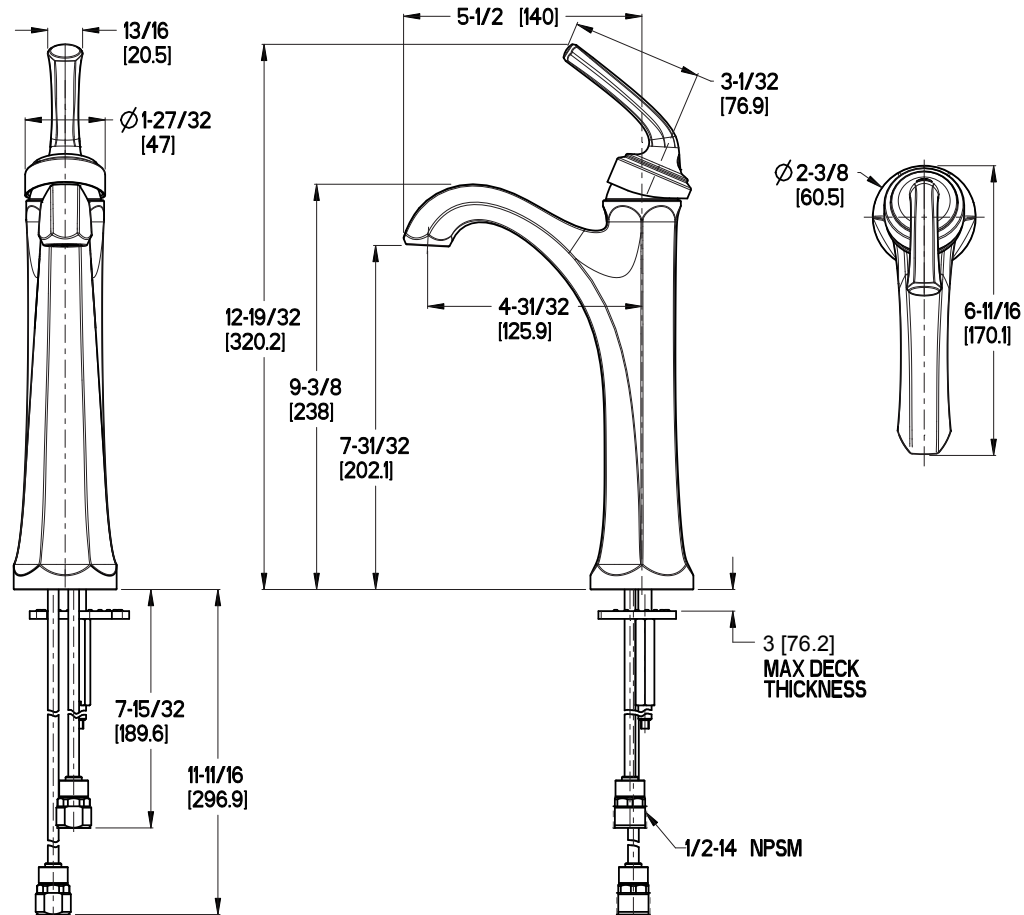

Arterra™ Single Control Vessel Faucet

- LG40-DEOC Finish(C)
- LG40-DEOD Finish(D)
- LG40-DEOK Finish(K)
- LG40-DEOY Finish(Y)

Specifications

Features

- 1.2 GPM Flow Rate
- All Metal Construction
- No Drain Included
- Grid Strainer without Overflow Available, Order 972-103 (Sold Separately)
- Grid Strainer with Overflow Available, Order 972-104 (Sold Separately)

- Mounting Hardware Included
- Pfast Connect™
- Pforever Seal™ Ceramic Disc Valve
- Limited Lifetime Warranty

Code Compliance

Pfister products are designed and manufactured in compliance with the following standards and codes:

- IAPMO Certified to ASME A112.18.1/CSA B125.1
- EPA WaterSense Certified
- NSF/ANSI/CAN61:Q≤1
- CEC Certified/CALGreen compliant
- ADA Compliant - ANSI A117.1 (Lever Handles Only)

Dimensions

$\varnothing 1$ Min to $\varnothing 1-1/2$ Max. Deck Hole Openings