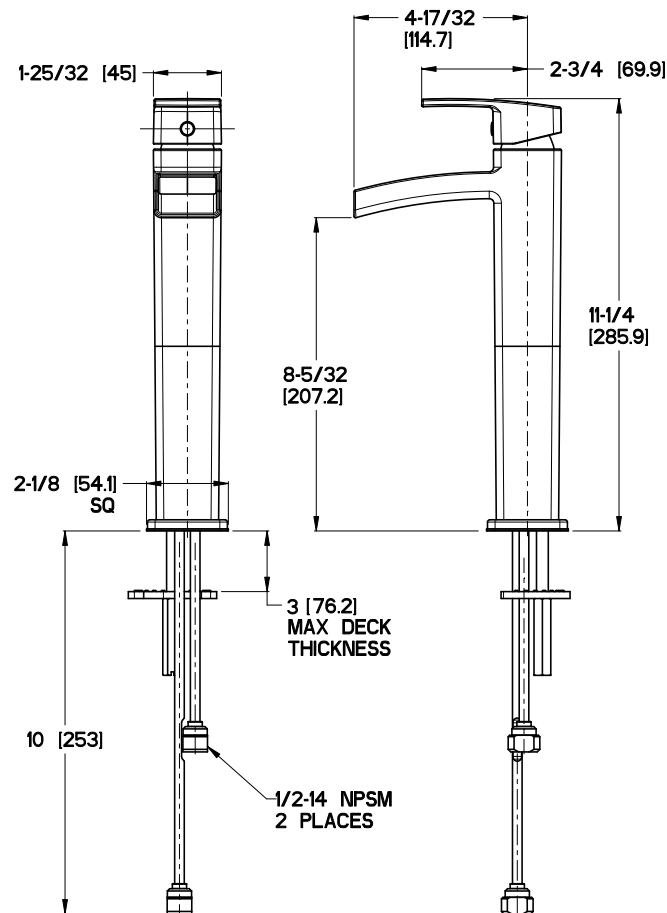

- LG40-DFOB Finish(B)
- LG40-DFOC Finish(C)
- LG40-DFOK Finish(K)

Specifications

- Lever Handles
- Single Hole Installation
- Pforever Seal™

Features

- 1.2 GPM Flow Rate
- All Metal Construction
- Complete Collection with Coordinating Roman Tub & Tub Shower Options
- Decorative Polished Trough Spout
- Fixed Spout Lever Handle
- Single-Post Mounting
- Mounting Hardware Included
- Not Drilled
- No Drain Included
- Pforever Seal™ Ceramic Disc Valve
- Limited Lifetime Warranty

Dimensions

Ø1 Min to Ø1-1/2 Max. Deck Hole Openings