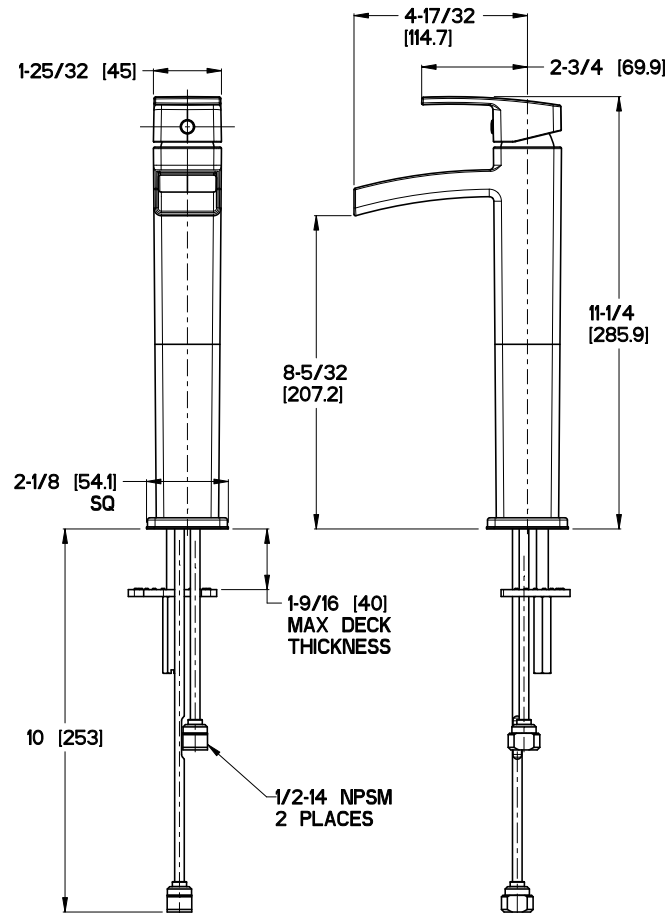

- LG40-DFOB Finish(B)
- LG40-DFOC Finish(C)
- LG40-DFOK Finish(K)

Specifications

- Lever Handles
- Single Hole Installation
- Pforever Seal

Features

- 1.2 GPM Flow Rate
- All Metal Construction
- Complete Collection with Coordinating Roman Tub & Tub Shower Options
- Decorative Polished Trough Spout
- Fixed Spout Lever Handle
- Single-Post Mounting
- Mounting Hardware Included
- Less Pop-Up
- Not Drilled
- Pforever Seal Ceramic Disc Valve
- Pforever Warranty®

Code Compliance

Pfister products are designed and manufactured in compliance with the following standards and codes:

- IAPMO Certified
- CSA B125 Certified
- ASME A112.18.1
- NSF 61/9 Annex G (Low lead)
- Cal Green Compliant
- CEC Compliant
- EPA WaterSense Certification 1.2 gpm, 4.5 L/Min
- ADA Compliant-ANSI A117.1 (Lever handles only)

Dimensions

Ø1 Min to Ø1-1/2 Max. Deck Hole Openings