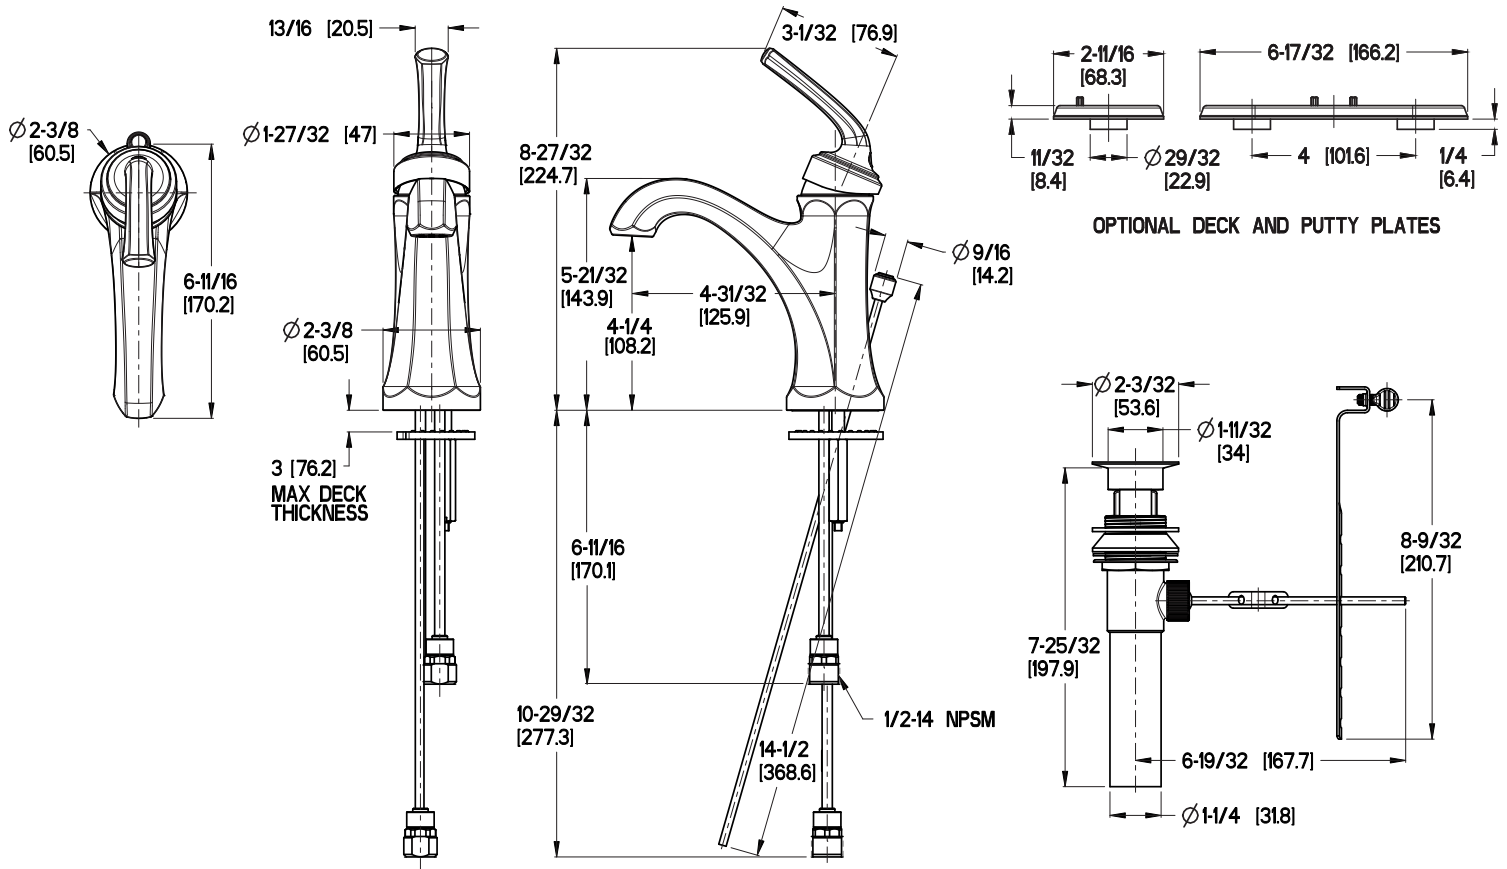

Arterra™ Single Control Lavatory Faucet

- LG42-DEOC Finish(C)
- LG42-DEOD Finish(D)
- LG42-DEOK Finish(K)
- LG42-DEOY Finish(Y)

- Single Control
- 1 or 3-Hole Installation
- All Metal Construction

Specifications

Features

- 1.2 GPM Flow Rate
- All Metal Construction
- Metal Pop-Up Drain Included
- Mounting Hardware Included
- Optional Deckplate, Must Order Both 961-146* & 974-278*
- Limited Lifetime Warranty

Code Compliance

Dimensions

Ø1 Min to Ø1-1/2 Max. Deck Hole Openings