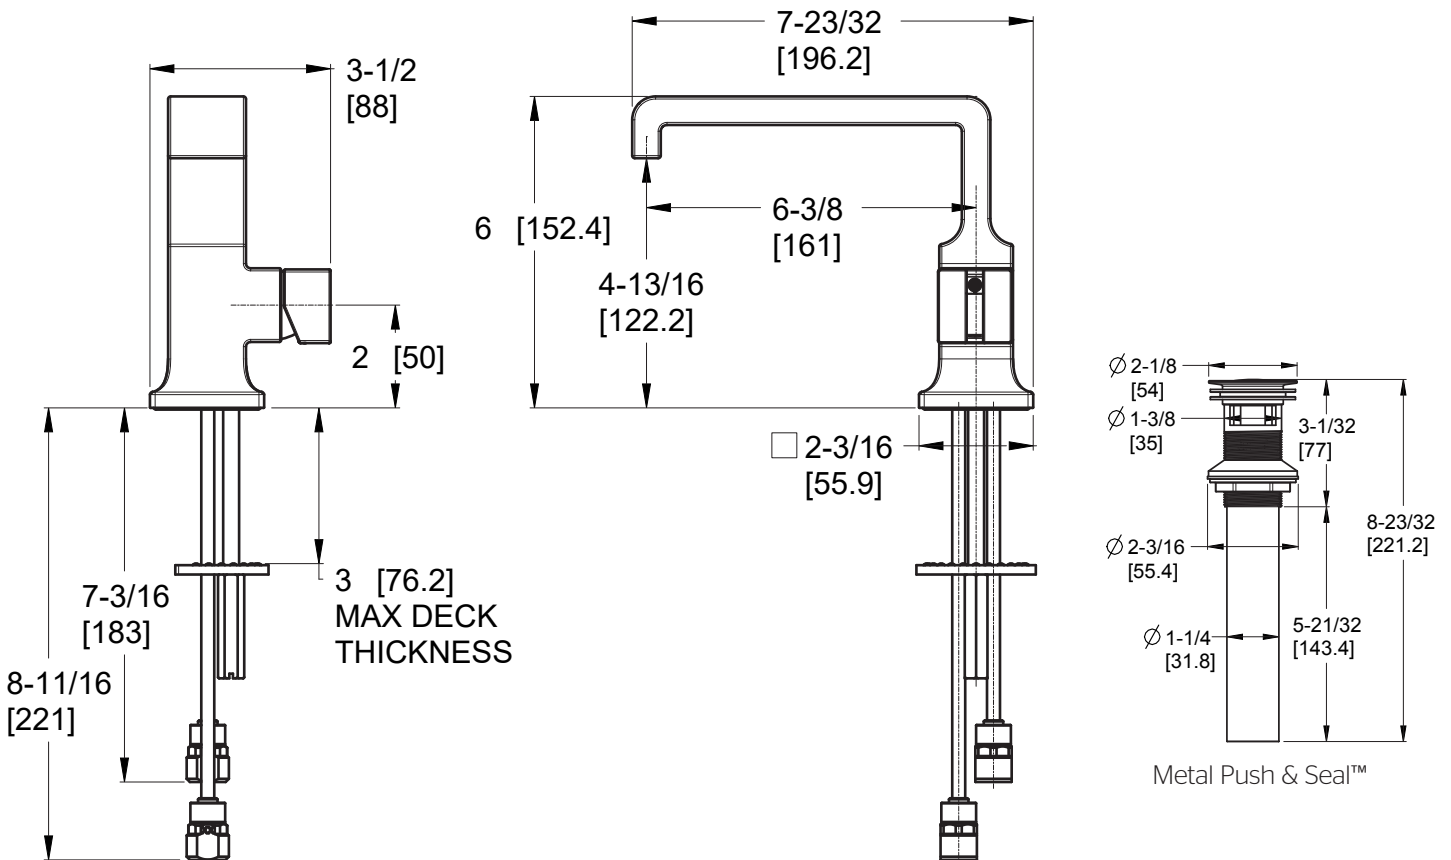

Single Control Lavatory Faucet

- LG42-VRVB Finish(B)
- LG42-VRVBG Finish(BG)
- LG42-VRVC Finish(C)
- LG42-VRVD Finish(D)

Specifications

Features

- 1.2 GPM Flow Rate
- Concealed Screw
- Ribbon Water Flow
- Metal Push & Seal™ Drain
- Mounting Hardware Included
- Optional Handles Available:
Order HHL-LG42VRVL* Separately
- Pfaster Connect™
- Supply Lines Not Included
- UltraSeal™ Ceramic Disc Valve
- Limited Lifetime Warranty

- Pforever Seal™
- Push & Seal™ Pop-Up

Code Compliance

Pfister products are designed and manufactured in compliance with the following standards and codes:

- IAPMO Certified to ASME A112.18.1/CSA B125.1
- NSF/ANSI/CAN61:Q≤1
- EPA WaterSense Certified
- CEC Certified/CALGreen compliant
- ADA Compliant - ANSI A117.1 (Lever Handles Only)

Dimensions

Ø1 Min to Ø1-1/2 Max. Deck Hole Openings