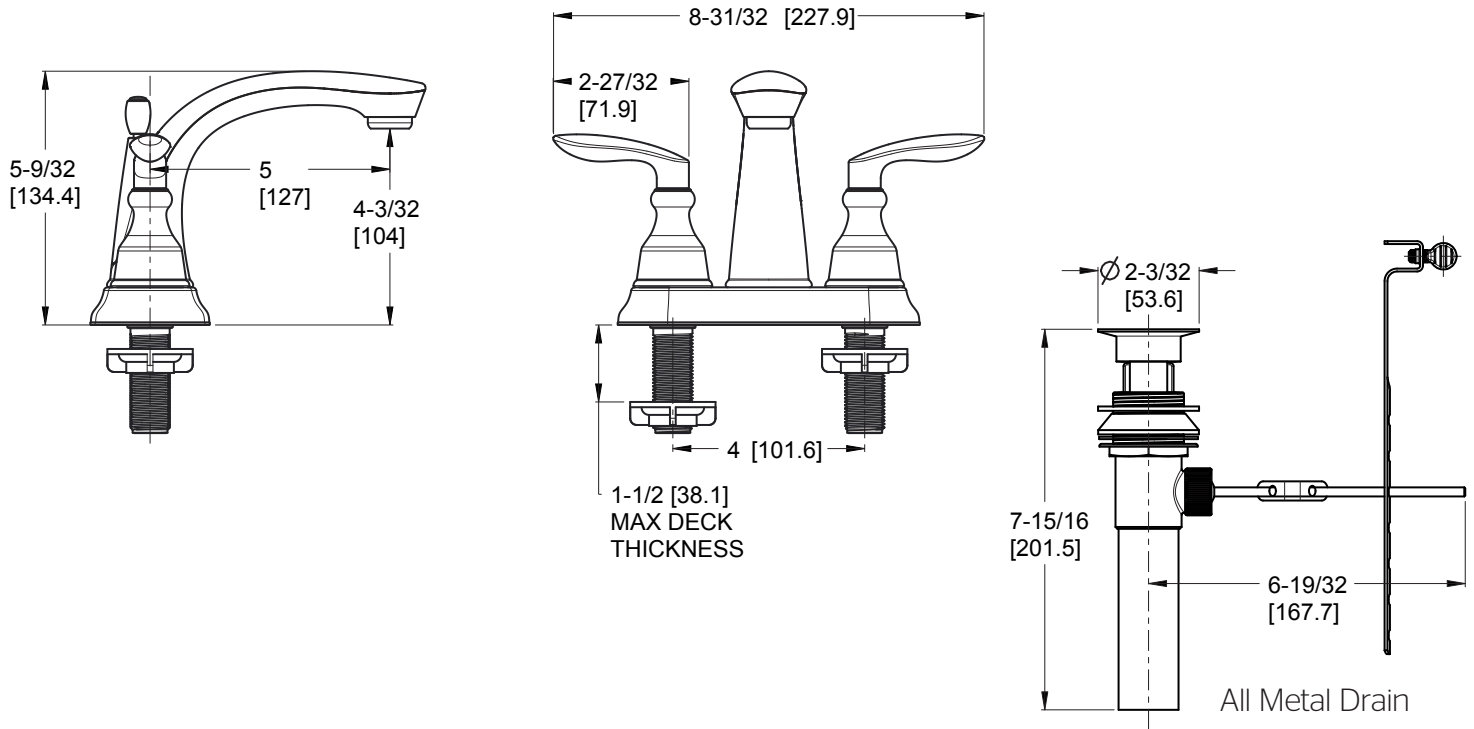

## Avalon™ 4" Centerset Lavatory Faucet

- LG48-CB1C Finish(C)
- LG48-CB1K Finish(K)
- LG48-CB1Y Finish(Y)

#### Features

- 1.2 GPM Flow Rate
- All Metal Construction
- All Metal Pop Up Drain Included
- Fixed Hubs
- TiteSeal™ Deckplate
- Pforever Seal™ Ceramic Disc Valves
- Pforever Warranty®

### Dimensions

Ø1 Min to Ø1-1/2 Max. Deck Hole Openings