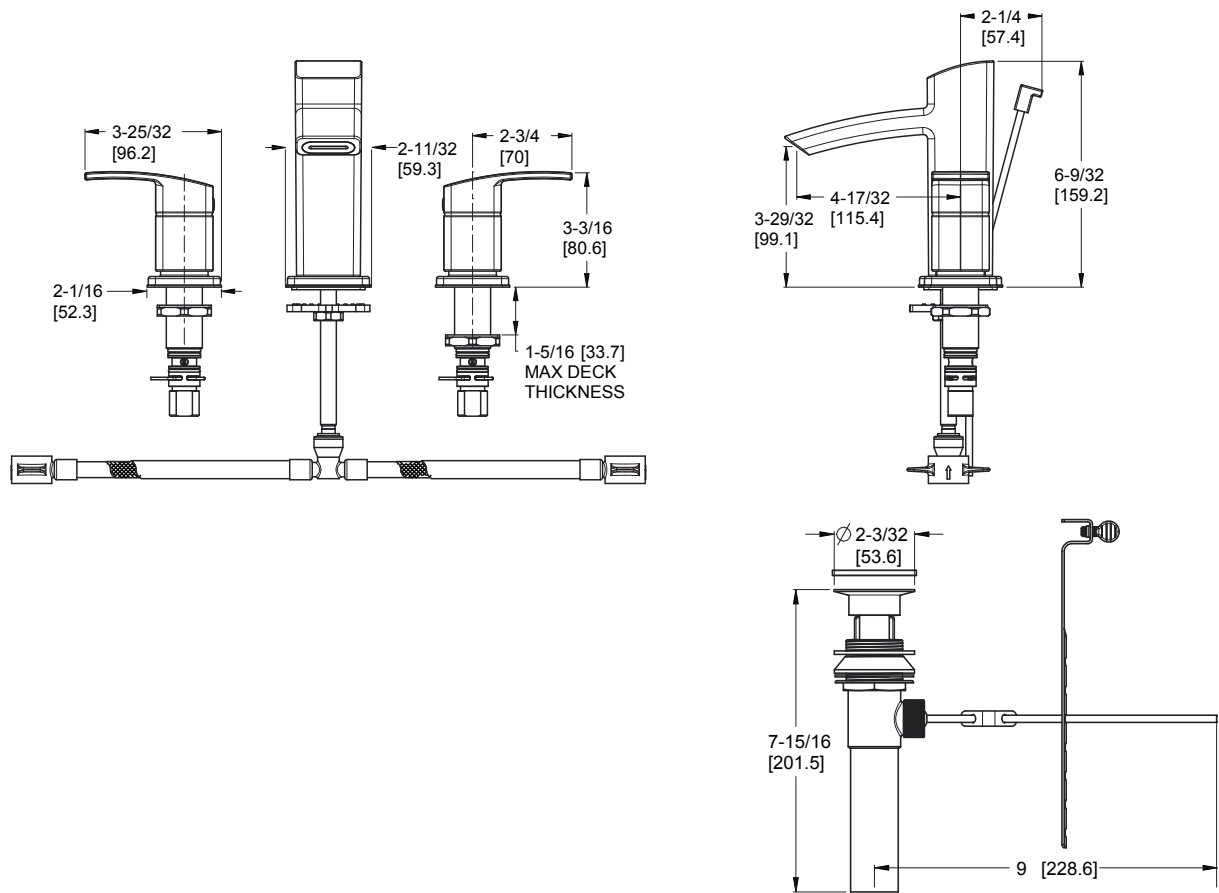

Kenzo™ 8"-15" Widespread Faucet

- LG49-DF2B Finish(B)
- LG49-DF2C Finish(C)
- LG49-DF2K Finish(K)

Specifications

- All Metal Construction
- Pforever Seal

Features

- 1.2 GPM Flow Rate
- All Metal Construction
- Laminar Flow
- Metal Pop-Up Drain
- Pforever Seal™ Ceramic Disc Valves
- Limited Lifetime Warranty

Code Compliance

Pfister products are designed and manufactured in compliance with the following standards and codes:

- IAPMO Certified to ASME A112.18.1/CSA B125.1
- NSF/ANSI/CAN61:Q≤1
- CEC Certified/CALGreen compliant
- EPA WaterSense Certified
- ADA Compliant - ANSI A117.1 (Lever Handles Only)

Dimensions

Ø1-1/4 Min to Ø1-1/2 Max. Deck Hole Openings

Metal Pop-Up Drain