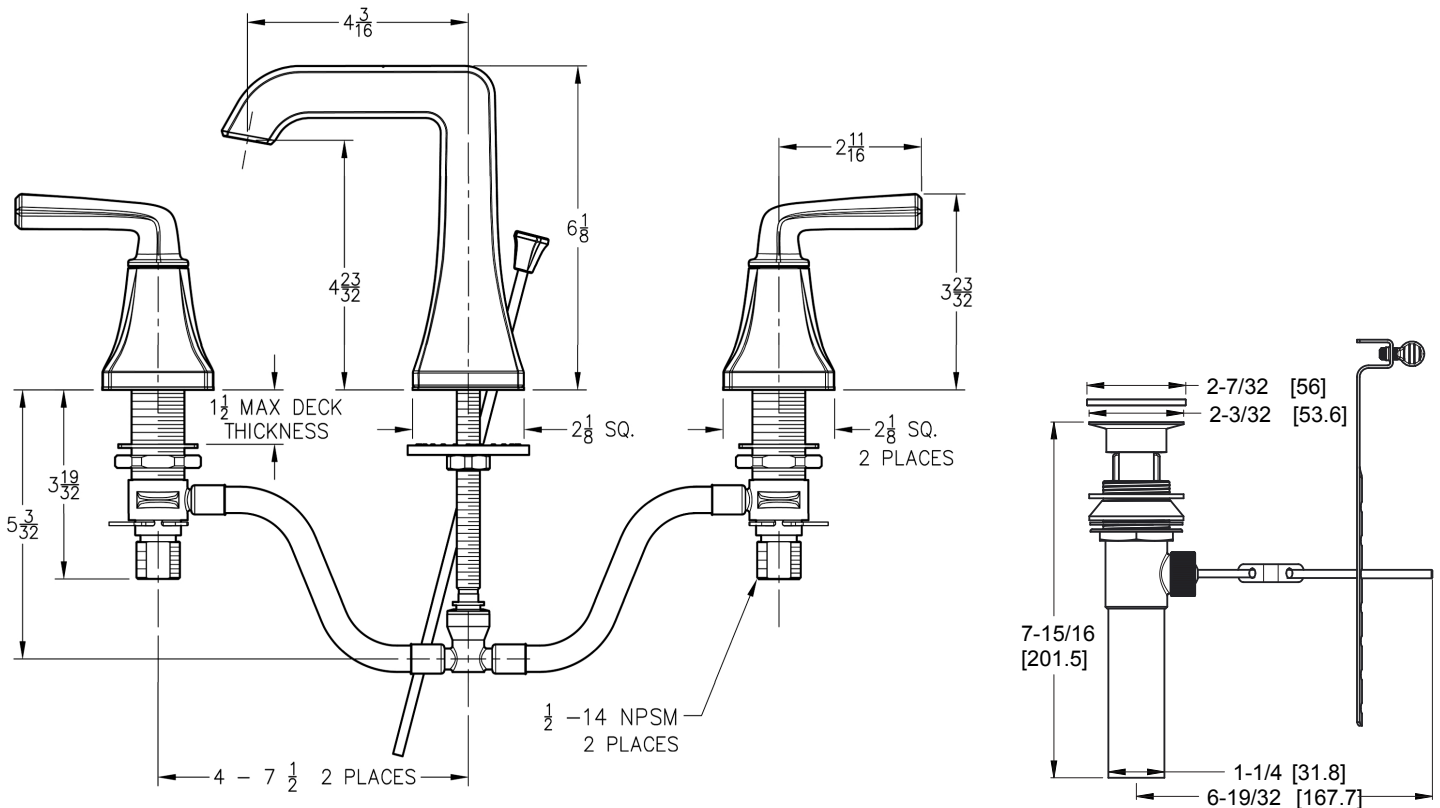

Park Avenue™ 8"-15" Widespread Lavatory Faucet

- LG49-FE0BG Finish(BG)
- LG49-FE0C Finish(C)
- LG49-FE0D Finish(D)
- LG49-FE0K Finish(K)
- LG49-FE0Y Finish(Y)

Specifications

- Pforever Seal

Features

- 1.2 GPM Flow Rate
- Quick Connect Installation
- Metal Pop-Up Drain
- Fixed Hubs
- PVD Finish (K Finish Only)
- Pforever Seal Ceramic Disc Valves
- Pforever Warranty®

Code Compliance

Pfister products are designed and manufactured in compliance with the following standards and codes:

- IAPMO Certified
- CSA B125 Certified
- ASME A112.18.1
- NSF 61/9 Annex G (Low lead)
- Cal Green Compliant
- CEC Compliant
- EPA WaterSense Certification 1.2 gpm, 4.5 L/Min
- ADA Compliant-ANSI A117.1 (Lever handles only)

Dimensions

Ø1-1/4 Min to Ø1-1/2 Max. Deck Hole Openings

Metal Pop-Up