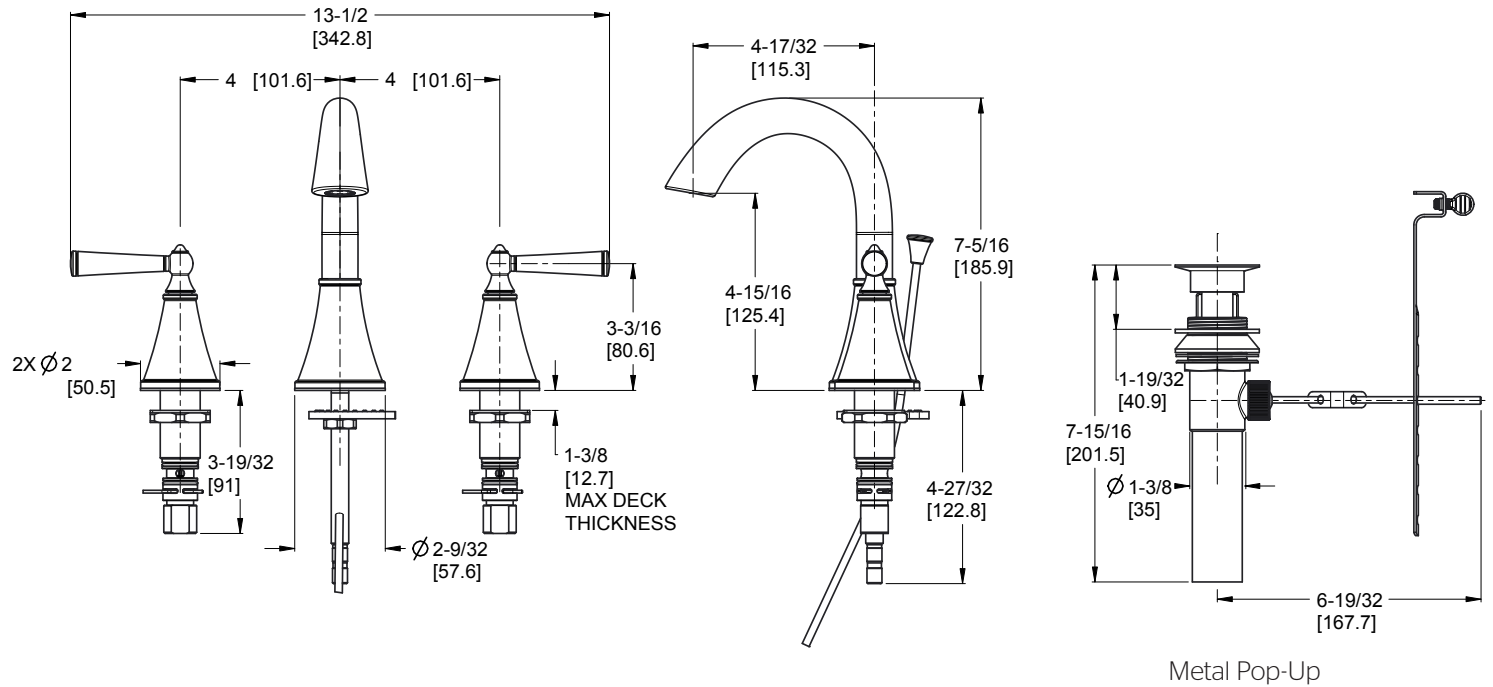

#### Features

- 1.2 GPM Flow Rate
- All Metal Construction
- Fixed Hubs
- Metal Pop-Up
- Mounting Hardware Included
- Pforever Seal™ Ceramic Disc Valves
- Limited Lifetime Warranty

### Dimensions

Ø1-1/4 Min to Ø1-1/2 Max. Deck Hole Openings