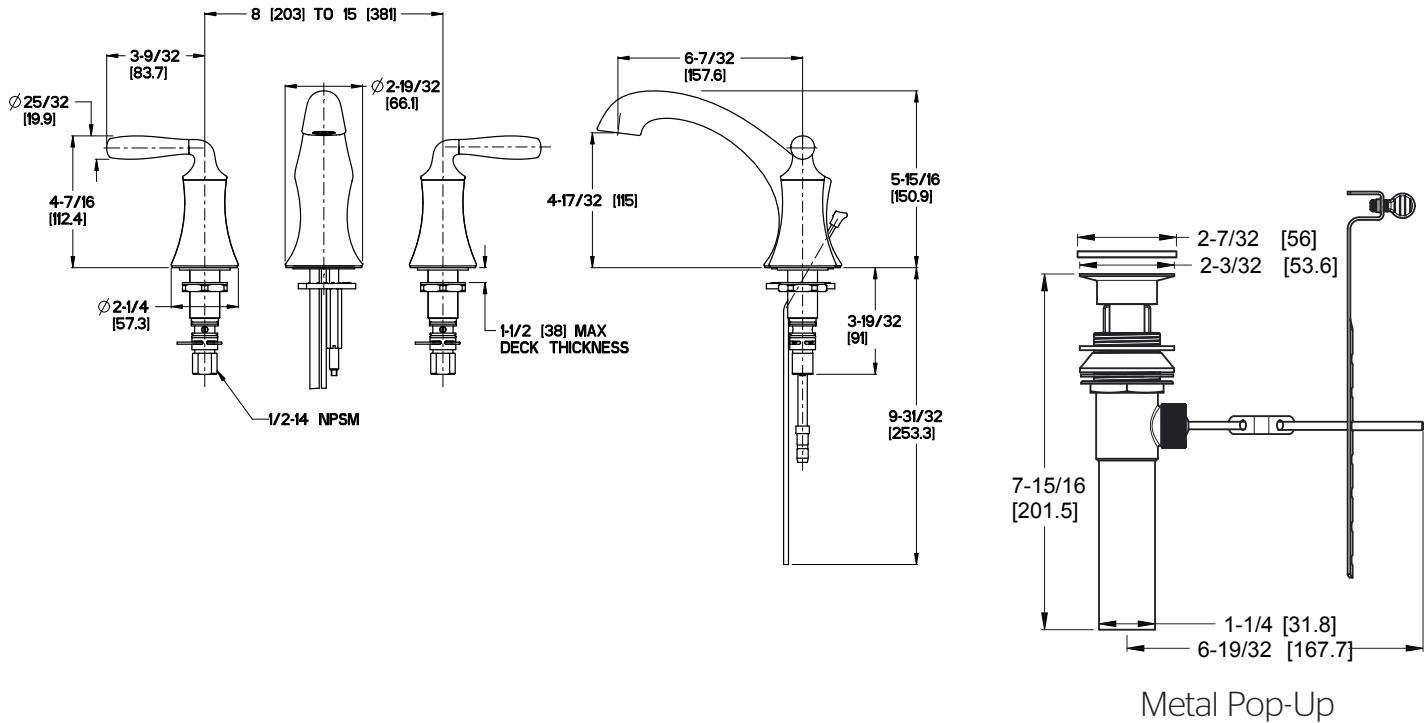

8"-15" Widespread Lavatory Faucet

- LG49-TROC Finish(C)
- LG49-TROD Finish(D)
- LG49-TROK Finish(K)
- LG49-TROY Finish(Y)

Specifications

- Lever Handles
- 3-Hole Installation

Features

- 1.2 GPM Flow Rate
- Metal Lever Handles
- Metal Pop-Up Drain
- Includes Mounting Hardware
- 3-Hole Installation
- Pforever Warranty®

Code Compliance

Pfister products are designed and manufactured in compliance with the following standards and codes:

- IAPMO Certified
- CSA B125 Certified
- ASME A112.18.1
- NSF 61/9 Annex G (Low lead)
- Cal Green Compliant
- CEC Compliant
- EPA WaterSense Certification 1.2 gpm, 4.5 L/Min
- ADA Compliant-ANSI A117.1 (Lever handles only)

Dimensions

Ø1-1/4 Min to Ø1-1/2 Max. Deck Hole Openings