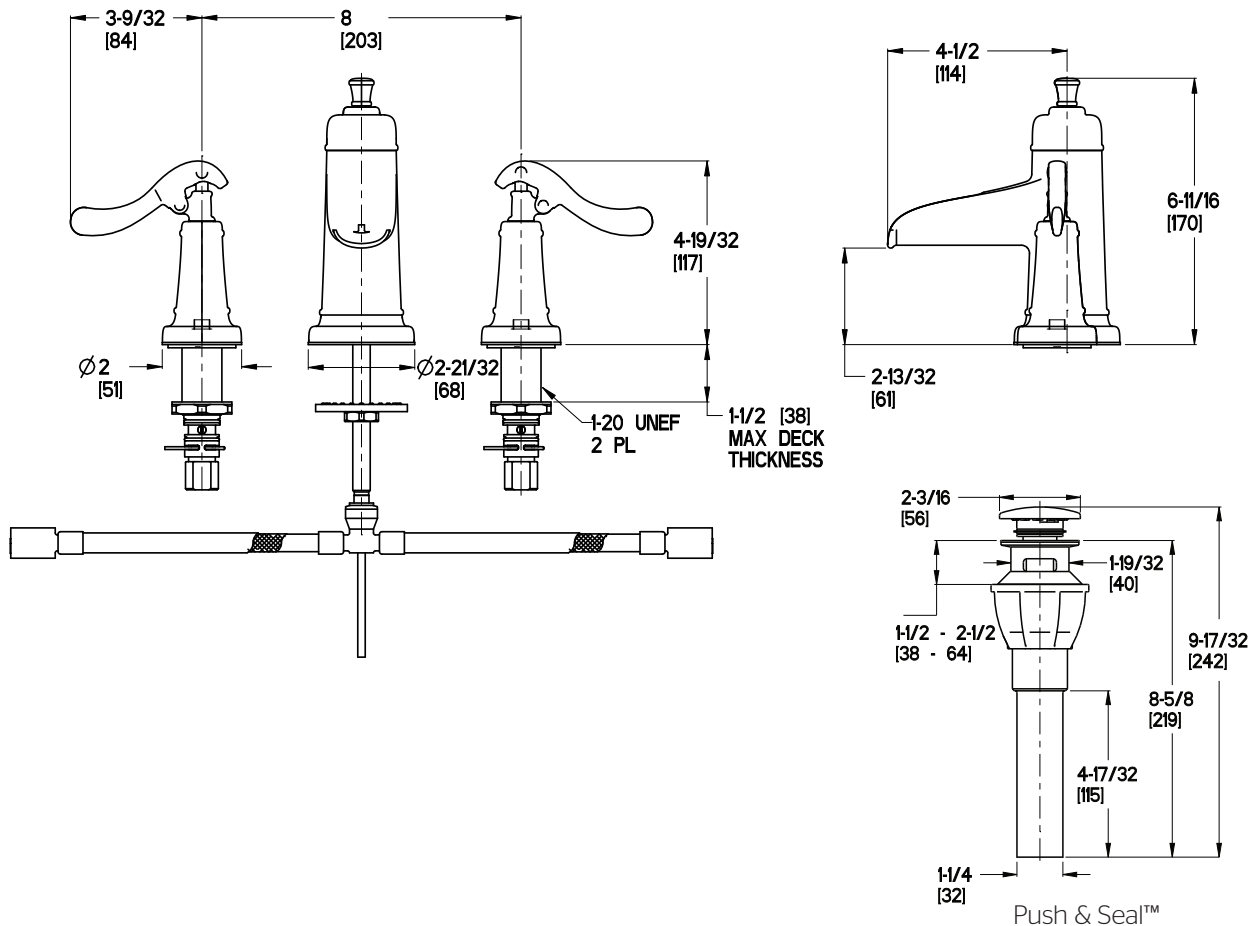

### Features

- 1.2 GPM Flow Rate
- MatchMakers® Accessories Available
- Complete Collection with Coordinating Roman Tub and Tub & Shower Options
- Solid Cast Brass Body and Spout
- Metal Lever Handles
- Includes Metal Supply Nuts
- 8"-15" Variable Installation
- 3-Hole Installation
- Metal Pop-Up Drain
- Pforever Seal Ceramic Disc Valves
- Pforever Warranty®

## Dimensions

Ø1-1/4 Min to Ø1-1/2 Max. Deck Hole Openings