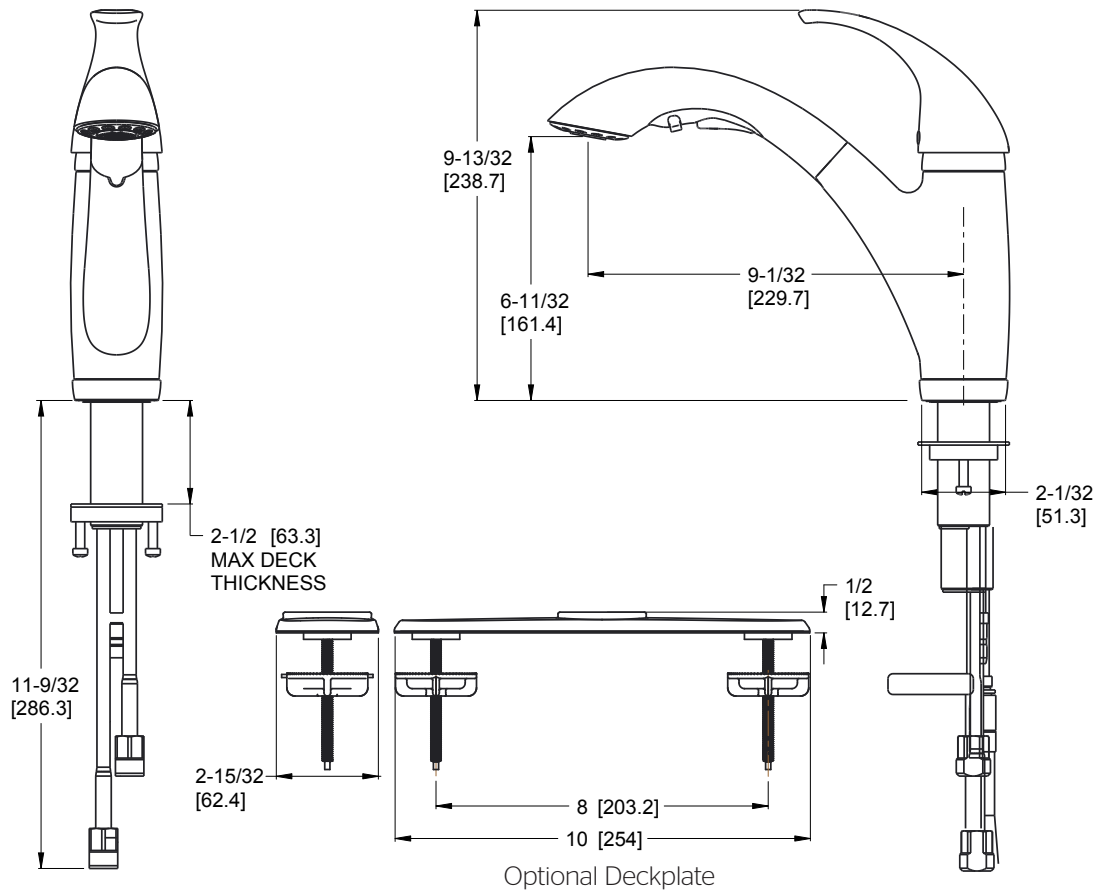

Parisa™ Pull-Out Kitchen Faucet

- LG534-7CC Finish(CC)
- LG534-7SS Finish(SS)

Specifications

- 1 or 3-Hole Installation
- Pforever Seal

Features

- 1.8 GPM Flow Rate
- 1 or 3-Hole Installation; Deck Plate or Single Hole Mounting Option
- 3 Function Pullout Sprayer
- Optional Deckplate with Tie Downs
- Mounting Hardware Included
- PVD Finish
- Swivel Spout
- Pforever Seal Ceramic Disc Valve
- Pforever Warranty®

Code Compliance

Pfister products are designed and manufactured in compliance with the following standards and codes:

- IAPMO Certified
- CSA B125 Certified
- ASME A112.18.1
- NSF 61/9 Annex G (Low lead)
- Cal Green Compliant
- CEC Compliant
- ADA Compliant-ANSI A117.1 (Lever handles only)
- ASME A112.18.3 (Backflow Prevention)

Dimensions

Ø1-3/8 Min to Ø1-1/2 Max. Deck Hole Openings