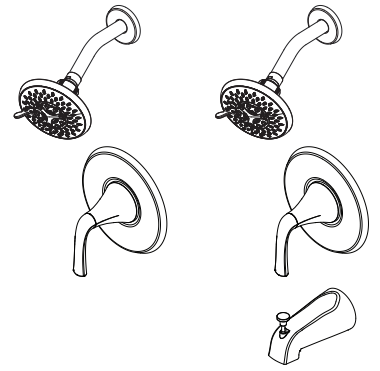

- | | |
|---|---|
| LG89-7MCAB Finish(B) <input type="checkbox"/> | LG89-8MCAB Finish(B) <input type="checkbox"/> |
| LG89-7MCAC Finish(C) <input type="checkbox"/> | LG89-8MCAC Finish(C) <input type="checkbox"/> |
| LG89-7MCAGS Finish(GS) <input type="checkbox"/> | LG89-8MCAGS Finish(GS) <input type="checkbox"/> |
| LG89-7MCAY Finish(Y) <input type="checkbox"/> | LG89-8MCAY Finish(Y) <input type="checkbox"/> |

Specifications

Features

- 1.75 GPM Flow Rate (Showerhead)
- Requires OX8/JX8 Valve (Order Separately)
- Shower Only (7MCA Only)
- Tub & Shower (8MCA Only)
- SecurePfit™ with Anti Handle Wobble
- Quick Connect Tub Spout; Non-Removable (8MCA Only)
- Spot Defense™ Finish Resists Spots and Fingerprints (GS Finish Only)
- Multi-Function Showerhead (5 Functions: Massage, Rain, Invigorating, Champagne, and Champagne/Rain Combo)
- Limited Lifetime Warranty

Dimensions