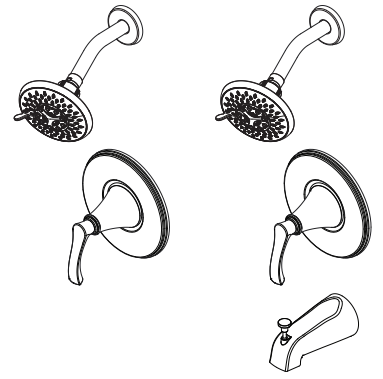

- LG89-7WDC Finish(C)
- LG89-7WDGS Finish(GS)
- LG89-7WDY Finish(Y)

- LG89-8WDC Finish(C)
- LG89-8WDGS Finish(GS)
- LG89-8WDY Finish(Y)

Specifications

Features

- 1.75 GPM Flow Rate (Showerhead)
- Requires OX8/JX8 Valve (Order Separately)
- Shower Only (7WD Only)
- Tub & Shower (8WD Only)
- SecurePfit™ with Anti Handle Wobble
- Spot Defense™ Finish Resists Spots and Fingerprints (GS Finish Only)
- Multi-Function Showerhead (5 Functions: Massage, Rain, Invigorating, Champagne, and Champagne/Rain Combo)
- Quick Connect Tub Spout; Non-Removable (8WD Only)
- Limited Lifetime Warranty

- SecurePfit™
- Valve Not Included
- Pforever Seal

Code Compliance

Pfister products are designed and manufactured in compliance with the following standards and codes:

- IAPMO Certified to ASME A112.18.1/CSA B125.1
- EPA WaterSense Certified
- CEC Certified/CALGreen compliant
- ADA Compliant - ANSI A117.1 (Lever Handles Only)

Dimensions