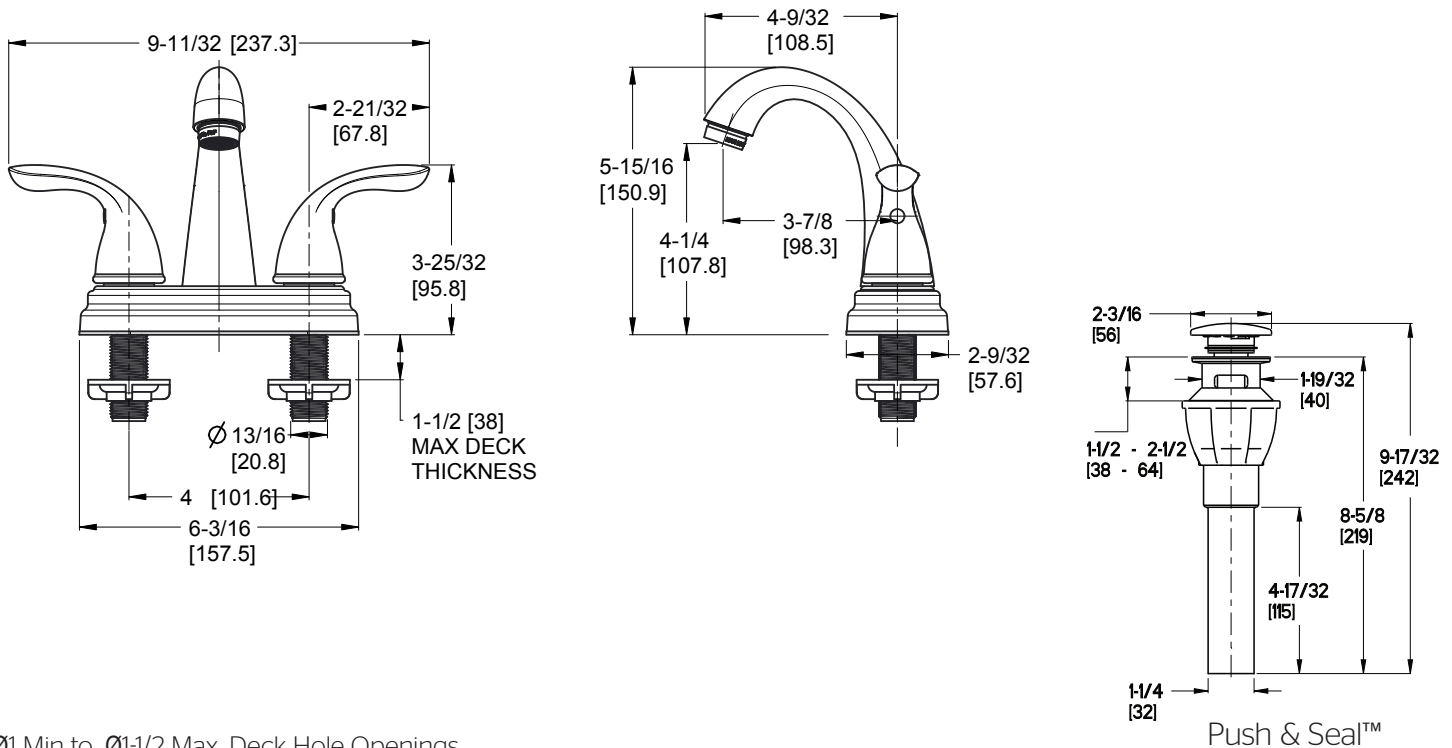

LJ148-700C Finish(C)

LJ148-700K Finish(K)

Specifications

Features

- Job Pack Contains 12 Lavatory Faucets
- 1.2 GPM Flow Rate
- PVD Finish
- Fixed Body
- High Arc Spout
- Mounting Hardware included
- Push and Seal™ Pop-Up
- Washerless Cartridges
- 10 Year Commercial Warranty

Dimensions

\varnothing 1 Min to \varnothing 1-1/2 Max. Deck Hole Openings