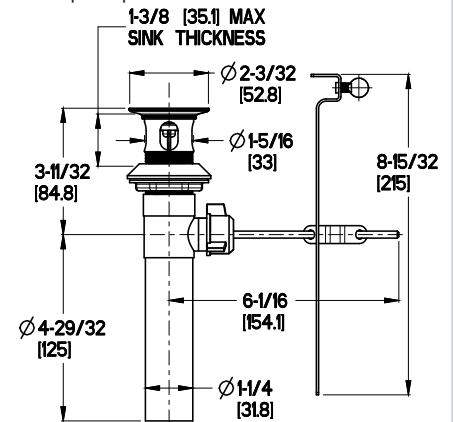

Features

- 1.5 GPM Flow Rate
- Metal Lever Handles
- Includes Metal Supply Nuts
- Metal Pop-Up Drain (800* Only)
- 50/50 Pop-Up Drain (7000 Only)
- Stainless Steel Ball Valve
- Pforever Warranty®

Code Compliance

Dimensions

Metal Pop-Up

50/50 Pop-Up