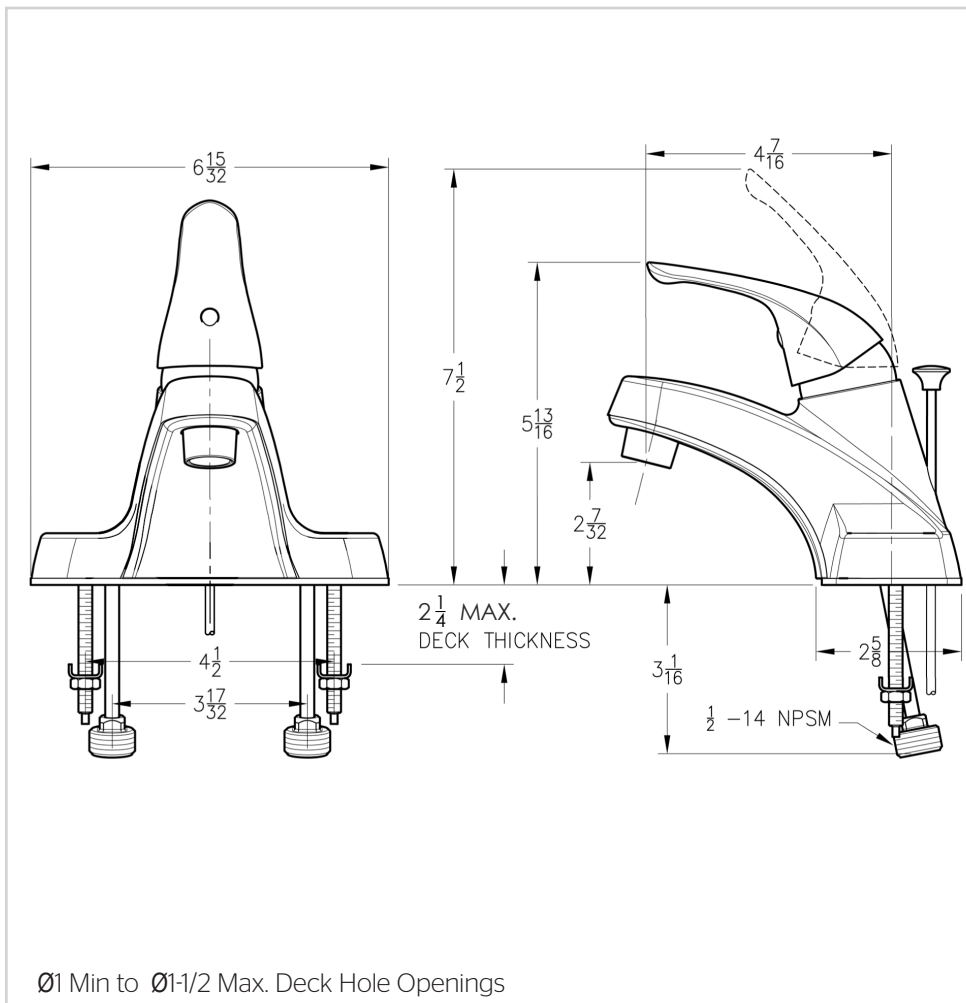

Features

- 1.5 GPM Flow Rate
- Metal Lever Handles
- Includes Metal Supply Nuts
- Metal Pop-Up Drain (800* Only)
- 50/50 Pop-Up Drain (7000 Only)
- Stainless Steel Ball Valve
- Pforever Warranty®

Code Compliance

Dimensions

Metal Pop-Up

50/50 Pop-Up