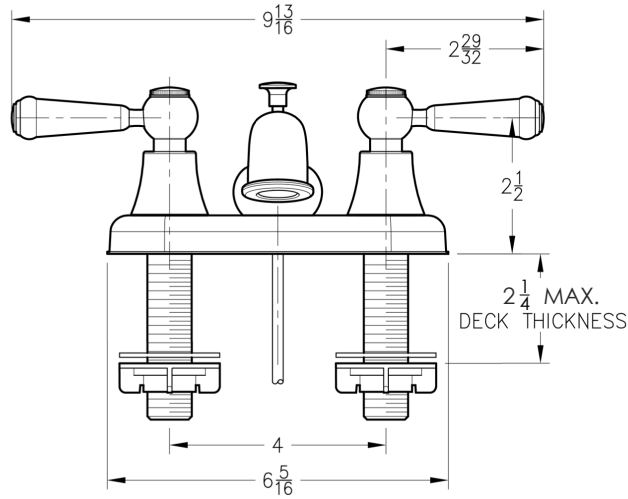

#### Features

- 1.5 GPM Flow Rate
- For 4" Centerset Faucets
- Lever Handles
- Includes Metal Supply Nuts
- Metal Pop-Up Drain (600\* Only)
- 50/50 Pop-Up Drain (5000 Only)
- Pforever Seal Ceramic Disc Valves
- Limited Lifetime Warranty

- Two Handle
- 3-Hole Installation
- Stainless Steel Ball Valve

### Dimensions

Ø1 Min to Ø1-1/2 Max. Deck Hole Openings