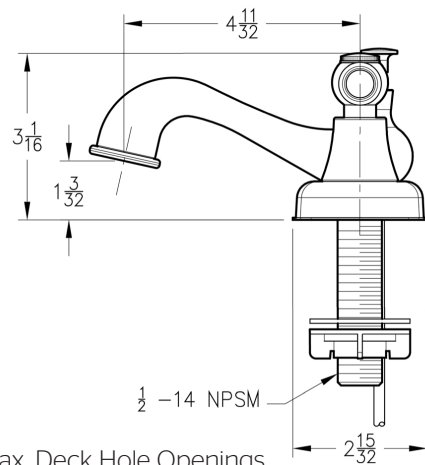

#### Features

- 1.5 GPM Flow Rate
- For 4" Centerset Faucets
- Lever Handles
- Includes Metal Supply Nuts
- Metal Pop-Up Drain (600\* Only)
- 50/50 Pop-Up Drain (5000 Only)
- Pforever Seal Ceramic Disc Valves
- Limited Lifetime Warranty

- Two Handle
- 3-Hole Installation
- Stainless Steel Ball Valve

### Dimensions

Ø1 Min to Ø1-1/2 Max. Deck Hole Openings