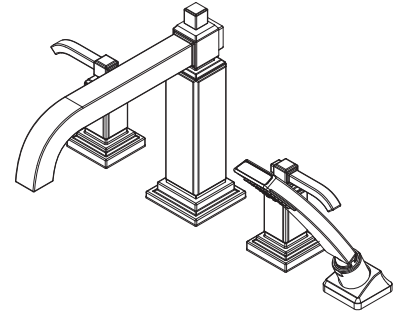

Carnegie™ Roman Tub Trim

- RT6-4WEC Finish(C)
- RT6-4WED Finish(D)
- RT6-4WEK Finish(K)
- RT6-4WEY Finish(Y)

Specifications

- Lever Handles
- 4-Hole Installation
- Trim Only, Valve Not Included

Features

- 2.5 GPM Flow Rate (Handheld)
- Handheld Shower Included
- Complete Collection with Coordinating Lavatory and Tub & Shower Options
- Solid Brass Options
- Metal Lever Handles
- 4-Hole Installation
- Includes OX6-44OR Rough-In
- Complementary Bath Accessories Available
- Pforever Warranty®

Dimensions

Ø1 Min to Ø1-1/2 Max. Deck Hole Openings