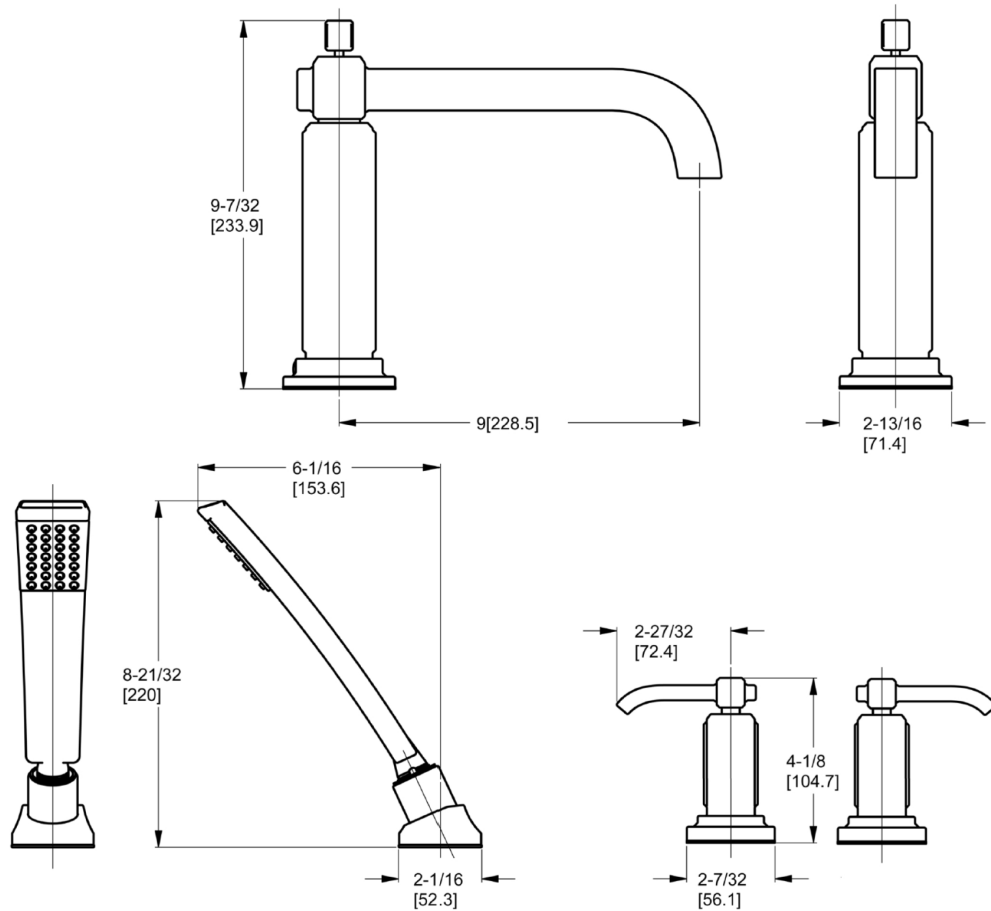

Carnegie™ Roman Tub Trim

- RT6-4WEC Finish(C)
- RT6-4WED Finish(D)
- RT6-4WEK Finish(K)
- RT6-4WEY Finish(Y)

Specifications

- Lever Handles
- 4-Hole Installation
- Trim Only, Valve Not Included

Features

- 2.5 GPM Flow Rate (Handheld)
- Handheld Shower Included
- Complete Collection with Coordinating Lavatory and Tub & Shower Options
- Solid Brass Options
- Metal Lever Handles
- 4-Hole Installation
- Includes OX6-44OR Rough-In
- Complementary Bath Accessories Available
- Pforever Warranty®

Code Compliance

Pfister products are designed and manufactured in compliance with the following standards and codes:

- IAPMO Certified
- CSA B125 Certified
- ASME A112.18.1
- ADA Compliant-ANSI A117.1 (Lever handles only)
- ASME A112.18.3 (Backflow Prevention)

Dimensions

Ø1 Min to Ø1-1/2 Max. Deck Hole Openings