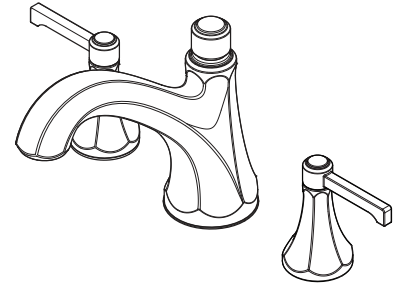

Arterra™ Roman Tub Trim

- RT6-5DEC Finish(C)
- RT6-5DED Finish(D)
- RT6-5DEK Finish(K)
- RT6-5DEY Finish(Y)

Specifications

- 3-Hole Installation
- Trim Only, Valve Not Included

Features

- 3-Hole Installation
- All Metal Construction
- Fixed Hubs
- Requires OX6-050R or OX6-150R Valve (Sold Separately)
- Pforever Warranty®

Dimensions